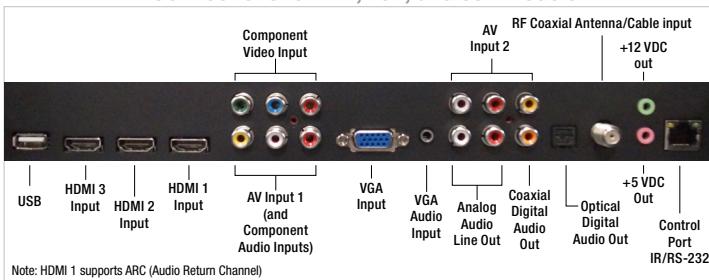

Inputs/Outputs Inside Waterproof Compartment

Connections for 42", 49", and 55" models