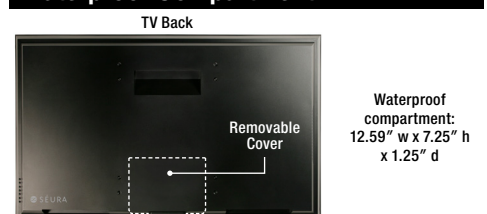

Waterproof Compartment

† 84" model: 12 ms

§ The 84" model has a brightness rating of 600 cd/m2, the 65" model has a brightness rating of 630 cd/m2, the 42", 49" and 55" models have a brightness rating of 700 cd/m2.