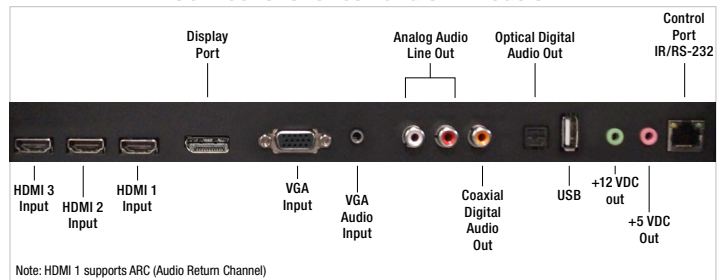

Connections for 65" and 84" models

Electronic Specifications

TV Size	Resolution	Tuner	VIDEO							CONTROL			AUDIO				
			HDMI	YPbPr	AV	VGA	Coax	Display Port	USB	Control Port IR/RS-232	+12 VDC Out	+5 VDC Out	VGA/PC Input	Analog Audio Line Out	Optical Digital Out	Coaxial Digital Out	Speakers
42"	1920 x 1080	ATSC	3	1	2	1	1	0	1	✓	1	1	1	2	1	1	2 x 10W
49"	1920 x 1080	ATSC	3	1	2	1	1	0	1	✓	1	1	1	2	1	1	2 x 10W
55"	1920 x 1080	ATSC	3	1	2	1	1	0	1	✓	1	1	1	2	1	1	2 x 10W
65"	3840 x 2160	-	3	0	0	1	0	1	1	✓	1	1	1	1	1	1	2 x 10W
84"	3840 x 2160	-	3	0	0	1	0	1	1	✓	1	1	1	1	1	1	2 x 10W

Dimensions

TV Size	Model Number	Viewable Screen Size	Total Size	Unit Depth	Weight	VESA Pattern
42"	STRM-42-UB	36.6" w x 20.6" h	40.5" w x 24.6" h	3.7"	60 lbs	400 x 400mm
49"	STRM-49-UB	42.28" w x 23.78" h	46.18" w x 27.8" h	3.7"	74 lbs	400 x 400mm
55"	STRM-55-UB	47.6" w x 26.8" h	52.2" w x 31.5" h	3.7"	92 lbs	400 x 400mm
65"	STRM-65-UB	56.8" w x 32.4" h	59.8" w x 35.4" h	3.7"	124 lbs	400 x 400mm
84"	STRM-84-UB	73.25" w x 41.2" h	77.9" w x 45.9" h	3.6" (4.5" with handles)	220 lbs	600 x 400mm

Accessories

Description	Model	Description	Model
Protective TV Cover, 42" Outdoor TV Size	CVR-42-UB	Articulating Mount, 42-55" Outdoor TV Size	AFMW-1
Protective TV Cover, 49" Outdoor TV Size	CVR-49-UB	Articulating Mount, 65-84" Outdoor TV Size	AFMW-84
Protective TV Cover, 55" Outdoor TV Size	CVR-55-UB	Tilting Wall Mount 42-55" Outdoor TV Size	TW-2
Protective TV Cover, 65" Outdoor TV Size	CVR-65-UB	Tilting Wall Mount, 65-84" Outdoor TV Size	TW-84
Protective TV Cover, 84" Outdoor TV Size	CVR-84-UB