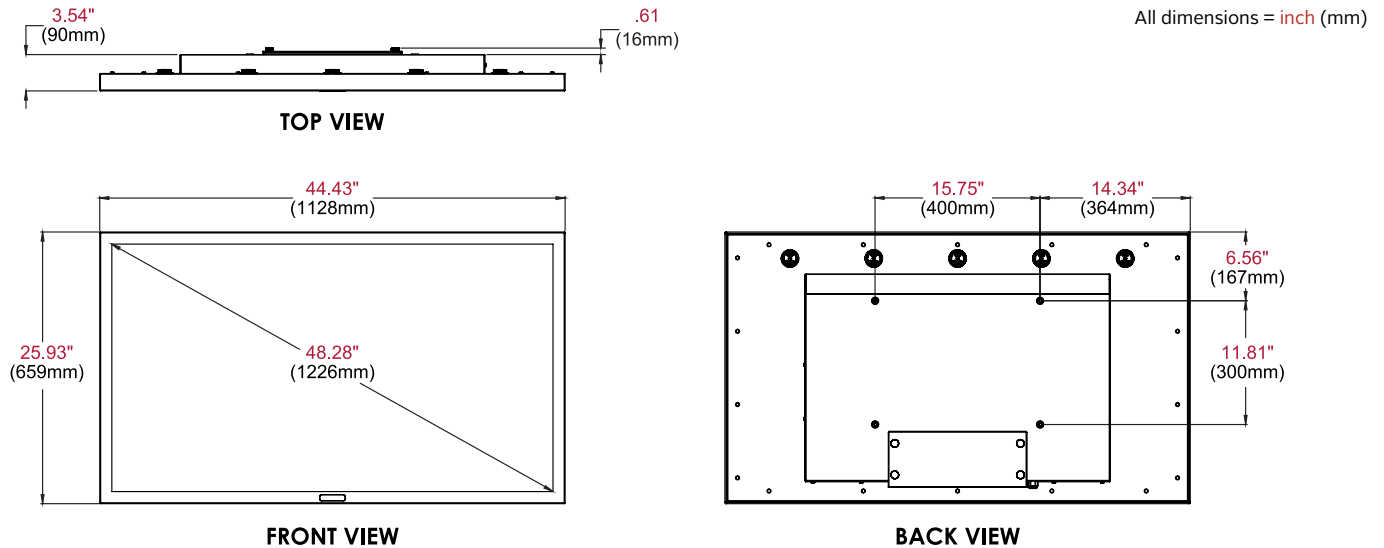

STORAGE AND OPERATING TEMPERATURE	-24°F to 122°F (-31°C to 50°C)
IP RATING	IP55

TV Controller Features

ANALOG TV	NTSC
DIGITAL TV	ATSC, MPEG4, QAM256, H.264
PICTURE ADJUSTMENT	Brightness/Contrast/Sharpness/Noise Reduction
PICTURE MODE	Standard, Dynamic, Personal, Soft
COLOR TEMPERATURE ADJUSTMENT	Cool, Normal, Warm
SCREEN ADJUSTMENT	Normal/Wide/Zoom
CLOCK, SLEEP TIMER	Yes
V-CHIP	Yes

Power

AC INPUT	90 VAC to 240 VAC, 47 to 63 HZ
POWER CONSUMPTION	120W

Input/Output Connections

TV INPUT	Coax, 75 ohm (x1)
VGA INPUT	15 pin D-SUB (x1)
HDMI INPUT	HDMI (x3), 480p, 720p, 1080i, 1080p
CVBS INPUT	RCA (x1)
YPBPR INPUT	RCA, 480i, 480p, 720p, 1080i
VGA STEREO AUDIO INPUT	3.5 mm (x1)
CVBS STEREO AUDIO INPUT	RCA (x1)
YPBPR STEREO AUDIO INPUT	RCA (x1)
AUDIO STEREO OUTPUT	8W + 8W, Analog 3.5mm Headphone Jack
USB	Yes
RS232	DB-9 (Female)
DIGITAL AUDIO OUTPUT (S/PDIF)	RCA (x1)

Mechanical

SIZE (W x H x D)	44.4" x 25.9" x 4.15" (1128 x 658 x 105mm)	VESA® PATTERN	400 x 300mm
COLOR	Black	NET WEIGHT	53lb (24.04kg)

Package Specifications

	PACKAGE SIZE (W x H x D)	PACKAGE SHIP WEIGHT	PACKAGE UPC CODE	PACKAGE CONTENTS	UNITS IN PACKAGE
UV491	48.38" x 29.87" x 7.00" (1229 x 759 x 178mm)	58lb (26.31kg)	735029311881	Display, Universal Remote Control, Power Cord, Manual, Input Cover Panel, Display Cover	1

Accessories

- EPT650(-S): Outdoor Universal Tilt Wall Mount
- ESA763PU: Outdoor Articulating Wall Mount
- SPK-060: Xtreme™ Outdoor Soundbar

Architect Specifications

The UltraView™ Outdoor TV shall be a Peerless-AV model UV491 and shall be located where indicated on the plans. Assembly and installation shall be done according to instructions provided by the manufacturer.

Visit peerless-av.com to see the complete line of AV solutions from Peerless-AV, including outdoor displays, wireless, kiosks, digital audio, display mounts, projector mounts, carts/stands, and a full assortment of accessories.

Peerless-AV
2300 White Oak Circle
Aurora, IL 60502 USA
(800) 865-2112
(630) 375-5100
Fax: (800) 359-6500

Peerless-AV Europe
Unit 3 Watford Interchange
Colonial Way, Watford
Herts, WD24 4WP
United Kingdom
+44 (0) 1923 200100
Fax: +44 (0) 1923 200101

Peerless-AV de México
Ave de las Industrias 413
Parque Industrial Escobedo
Escobedo, N.L.,
Mexico 66050
+52 (81) 8384-8300
Fax: +52 (81) 8384-8360