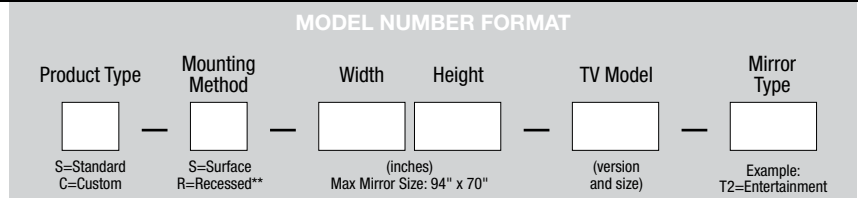

Specifying Products

1. Select Mirror Size
  2. Select TV Size
  3. Select Surface (On-Wall) or Recessed (In-Wall) Mount**
2. + Customize with a Frame