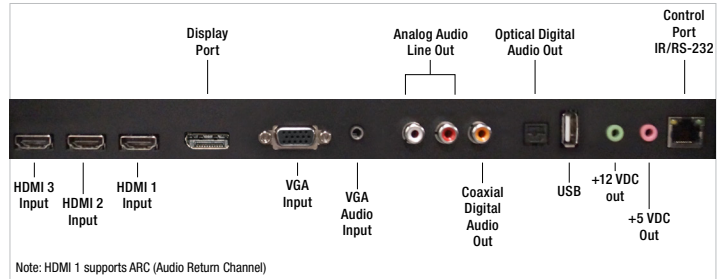

PRODUCT SPECIFICATIONS

Vanishing Entertainment Television Mirrors

for living rooms and bedrooms
Vanishing TV Mirror optimized for TV performance

ON

OFF

Input/Output Overview

Connections for 42" model

Connections for 49", 55", and 65" models

Electronic Specifications

TV Size	Resolution	Tuner	VIDEO							CONTROL			AUDIO			
			HDMI	YPbPr	AV	VGA	Coax	USB	IR In/Out RS-232	+12 VDC Out	+5 VDC Out	PC Input	AV L/R Audio In	Optical Digital Out	Coaxial Digital Out	Speakers
42"	1920 x 1080	ATSC	3	1	2	1	1	1	✓	1	1	1	2	1	1	2 x 10W
49"	3840 x 2160	-	3	1	2	1	0	1	✓	1	1	1	2	1	1	2 x 10W
55"	3840 x 2160	-	3	1	2	1	0	1	✓	1	1	1	2	1	1	2 x 10W
65"	3840 x 2160	-	3	1	2	1	0	1	✓	1	1	1	2	1	1	2 x 10W

Installation Dimensions

TV Size	TV Model	Standard Mirror Size	Viewable Screen Size	VESA Pattern (standard mirrors only)	SURFACE (ON-WALL) MOUNT		RECESSED (IN-WALL) MOUNT		
					Off-Wall Distance (front of product to surface of wall)	In-Wall Depth	Wall Opening Size	Vent Gap	
42"	S2-42	40 1/4" w x 24 1/4" h	36 5/8" w x 20 5/8" h	400 x 200 mm M6	2 15/16"	2 3/8"	40 1/4" w x 24 1/4" h**	1/4"	
49"	S2-49	46 1/4" w x 27 3/4" h	42 3/16" w x 23 11/16" h	400 x 200 mm M6	2 15/16"	2 3/8"	45 5/8" w x 27 1/2" h**	1/4"	
55"	S2-55	50 3/4" w x 30" h	47 7/16" w x 26 5/8" h	400 x 400 mm M6	3"	2 3/8"	50 5/8" w x 30 1/4" h**	1/4"	
65"	S2-65	59 1/2" w x 35" h	56 7/16" w x 31 1/2" h	400 x 400 mm M6	2 7/8"	2 3/8"	59" w x 34 3/4" h**	1/4"	

For detailed construction information, installation instructions, and available accessories, view Séura Sign Off Drawings at www.seura.com or contact your sales representative.

Specifying Products

- Select Mirror Size
 - Select TV Size
 - Select Surface (On-Wall) or Recessed (In-Wall) Mount**
- + Customize with a Frame