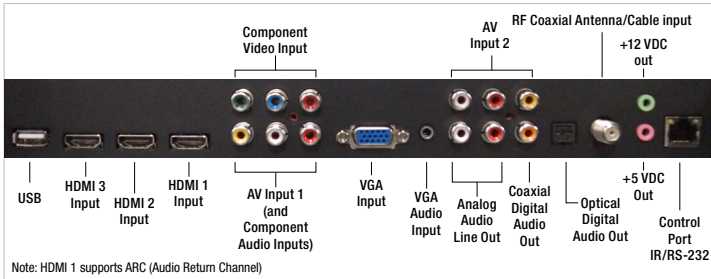

PRODUCT SPECIFICATIONS

Vanishing Entertainment Television Mirrors

for living rooms and bedrooms
Vanishing TV Mirror optimized for TV performance

ON

OFF

Input/Output Overview

Connections for 42" model

Connections for 49", 55", and 65" models

Electronic Specifications

TV Size	Resolution	Tuner	VIDEO							CONTROL			AUDIO			
			HDMI	YPbPr	AV	VGA	Coax	USB	IR In/Out RS-232	+12 VDC Out	+5 VDC Out	PC Input	AV L/R Audio In	Optical Digital Out	Coaxial Digital Out	Speakers
42"	1920 x 1080	ATSC	3	1	2	1	1	1	✓	1	1	1	2	1	1	2 x 10W
49"	3840 x 2160	-	3	1	2	1	0	1	✓	1	1	1	2	1	1	2 x 10W
55"	3840 x 2160	-	3	1	2	1	0	1	✓	1	1	1	2	1	1	2 x 10W
65"	3840 x 2160	-	3	1	2	1	0	1	✓	1	1	1	2	1	1	2 x 10W

Installation Dimensions

TV Size	TV Model	Standard Mirror Size	Viewable Screen Size	VESA Pattern (standard mirrors only)	SURFACE (ON-WALL) MOUNT		RECESSED (IN-WALL) MOUNT		
					Off-Wall Distance (front of product to surface of wall)	In-Wall Depth	Wall Opening Size	Vent Gap	
42"	S2-42	40 1/4" w x 24 1/4" h	36 5/8" w x 20 5/8" h	400 x 200 mm M6	2 15/16"	2 3/8"	40 1/4" w x 24 1/4" h**	1/4"	
49"	S2-49	46 1/4" w x 27 3/4" h	42 3/16" w x 23 11/16" h	400 x 200 mm M6	2 15/16"	2 3/8"	45 5/8" w x 27 1/2" h**	1/4"	
55"	S2-55	50 3/4" w x 30" h	47 7/16" w x 26 5/8" h	400 x 400 mm M6	3"	2 3/8"	50 5/8" w x 30 1/4" h**	1/4"	
65"	S2-65	59 1/2" w x 35" h	56 7/16" w x 31 1/2" h	400 x 400 mm M6	2 7/8"	2 3/8"	59" w x 34 3/4" h**	1/4"	

For detailed construction information, installation instructions, and available accessories, view Séura Sign Off Drawings at www.seura.com or contact your sales representative.

Specifying Products

- Select Mirror Size
 - Select TV Size
 - Select Surface (On-Wall) or Recessed (In-Wall) Mount**
- + Customize with a Frame