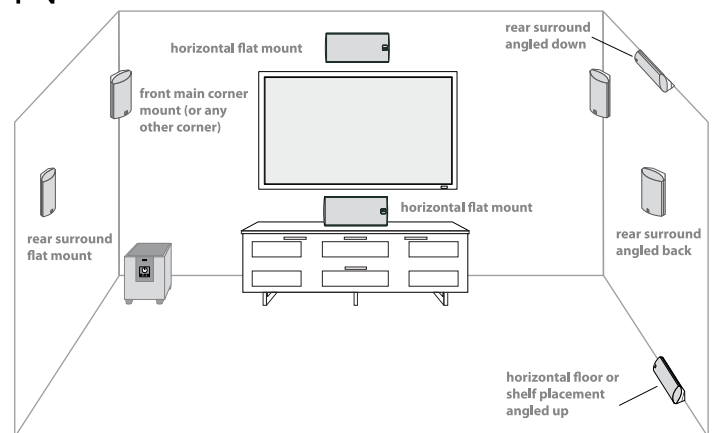

When a pair is placed vertically in the corners of a room, the Bravo 20 creates a surprisingly wide sonic window, providing true stereo sound reproduction over a broad area.

A unique air channel leading to the exterior vent contributes to the speaker's thin profile while allowing it to breathe openly and provide deep bass response.

To match any décor, the Bravo 20 is available in black and white.

Key Features

- Unique wedge-shape design allows for placement in corners, ceilings, and other tight locations
- Accurate sound dispersion in both vertical and horizontal positions
- Aluminum dome tweeter with AMD™ delivers smooth, natural highs
- Vented enclosure extends low frequencies
- Versatile mounting brackets and hardware included
- Available in black and white with matching metal grille

Multiple application possibilities

CORNER – Corner placement is discreet yet ideal for theater, stereo, or whole-house applications. Its unique bracket and 90° corner inserts create a tight, flush fit

WALL
 Mounting Bravo 20 flush to a wall is equally simple when the corner inserts are removed from the bracket.

CEILING – Horizontal placement in the wall/ceiling corner offers exceptional, wide-area dispersion, and the ultimate in out-of-the-way placement – perfect for commercial applications too.

FLOOR – For a completely hidden system, or a unique surround effect, Bravo 20 can also be positioned in the corner of a floor and wall.