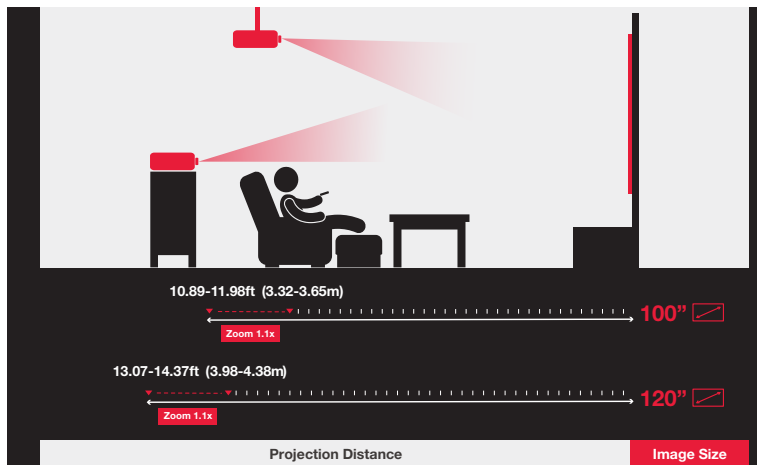

COMPATIBILITY SPECIFICATIONS

Computer Compatibility	4K UHD 2160p, WUXGA, HDTV 1080p, UXGA, SXGA, WXGA+, WXGA (1366x768), WXGA, HDTV (720p), XGA, SVGA, VGA, PC and Mac compatible
Video Compatibility	4K UHD 2160p (24/50/60Hz), 1080p (24/50/60Hz), 1080i (50/60Hz), 720p (50/60Hz), 480i/p, 576i/p
HDR Source Compatibility	Ultra HD Blu-Ray player, 4K UHD streaming media device (Roku 4K Ultra), Xbox One S / One X and Xbox Series X|S, (Ultra HD HDR Blu-ray, 4K media streaming & HDR gaming) and PS4 Pro (4K UHD media streaming, 4K UHD HDR gaming only), PS5 (4K UHD media streaming, 4K UHD HDR gaming only and Ultra HD HDR Blu-ray)
3D Compatibility†	Blu-ray 3D / Frame-pack: 1080p24, 720p50 / 60 (per eye) Sequential: 1080p 120 Hz. 3D glasses are not included. 3D top/bottom and side-by-side is not supported.
Vertical Scan Rate	24Hz to 120Hz
Horizontal Scan Rate	31.000 to 135.000KHz
User Controls	Complete on-screen menu adjustment in 27 languages
I/O Connection Ports	2x HDMI 2.0 (HDCP 2.2), VGA-in (YPbPr/RGB), audio-in (3.5mm), audio-out (3.5mm), S/PDIF out (optical), USB 2.0 (service port), USB power (5V, 1.5A), RS-232C, 12V Trigger
Loop Through (Audio)	Audio passthrough from HDMI to 3.5mm audio out and optical S/PDIF out (2 channels)

PHYSICAL SPECIFICATIONS

Security	Kensington® lock port, password (OSD)
Weight	8.6lbs.
Dimensions (W x H x D)	12.4" x 4.6" x 10.6"

Warranty

1 Year limited parts and labor warranty on the projector, 90 days lamp warranty

What's in the Box

UHD38 projector, quick start user manual, remote, batteries for remote, power cable

Accessories

Lamp (replacement): BL-FU240E
Remote (replacement): BR-3003B
Universal mount: OCM815W, OCM818W-RU

UPC 796435 81 408 3