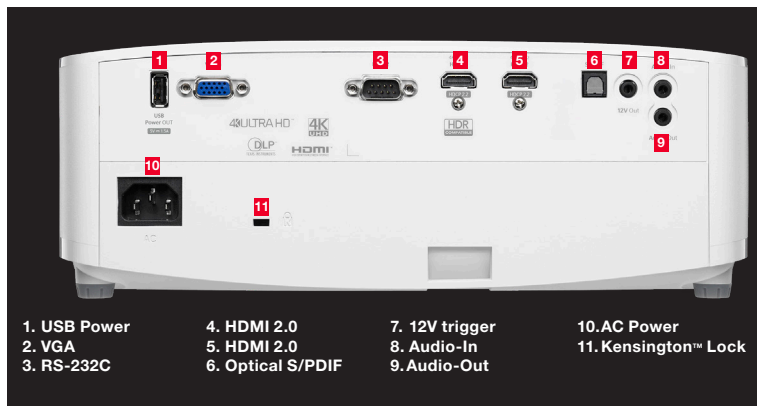

COMPATIBILITY SPECIFICATIONS

Computer Compatibility	4K UHD 2160p, WUXGA, HDTV 1080p, UXGA, SXGA, WXGA+, WXGA (1366x768), WXGA, HDTV (720p), XGA, SVGA, VGA, PC and Mac compatible
Video Compatibility	4K UHD 2160p (24/50/60Hz), 1080p (24/50/60Hz), 1080i (50/60Hz), 720p (50/60Hz), 480i/p, 576i/p
HDR Source Compatibility	Ultra HD Blu-Ray player, 4K UHD streaming media device (Roku 4K Ultra), Xbox One S / One X and Xbox Series X|S, (Ultra HD HDR Blu-ray, 4K media streaming & HDR gaming) and PS4 Pro (4K UHD media streaming, 4K UHD HDR gaming only), PS5 (4K UHD media streaming, 4K UHD HDR gaming only and Ultra HD HDR Blu-ray)
3D Compatibility†	Blu-ray 3D / Frame-pack: 1080p24, 720p50 / 60 (per eye) Sequential: 1080p 120 Hz. 3D glasses are not included. 3D top/bottom and side-by-side is not supported.
Vertical Scan Rate	24Hz to 120Hz
Horizontal Scan Rate	31.000 to 135.000KHz
User Controls	Complete on-screen menu adjustment in 27 languages
I/O Connection Ports	2x HDMI 2.0 (HDCP 2.2), VGA-in (YPbPr/RGB), audio-in (3.5mm), audio-out (3.5mm), S/PDIF out (optical), USB 2.0 (service port), USB power (5V, 1.5A), RS-232C, 12V Trigger
Loop Through (Audio)	Audio passthrough from HDMI to 3.5mm audio out and optical S/PDIF out (2 channels)

PHYSICAL SPECIFICATIONS

Security	Kensington® lock port, password (OSD)
Weight	8.6lbs.
Dimensions (W x H x D)	12.4" x 4.6" x 10.6"

Warranty

1 Year limited parts and labor warranty on the projector, 90 days lamp warranty

What's in the Box

UHD38 projector, quick start user manual, remote, batteries for remote, power cable

Accessories

Lamp (replacement): BL-FU240E
Remote (replacement): BR-3003B
Universal mount: OCM815W, OCM818W-RU

UPC 796435 81 408 3