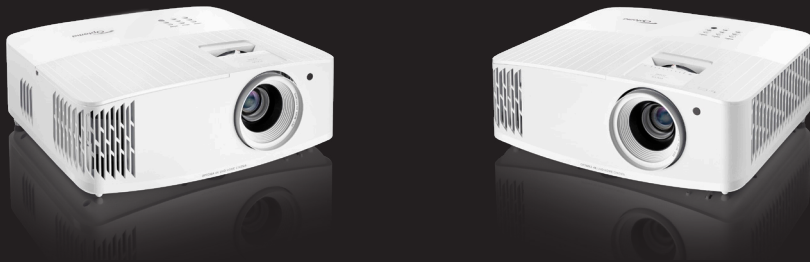

4K UHD Meets 4,000 Lumens

Immerse yourself with stunning 4K UHD images from the incredibly bright, 4,000 lumens Optoma UHD38, a next-generation home entertainment and gaming projector. Project images up to 300 inches with incredible details, vibrant colors, and outstanding input response for unmatched 4K HDR cinematic and gaming experiences.

-  Bright 4,000 lumens with 1,000,000:1 contrast ratio for lights-on viewing
-  Ultra-fast 240 Hz refresh rate for unmatched 1080p gaming smoothness
-  Enhanced Gaming Mode delivers up to 4.2ms response time at 1080p, 240 Hz, 16ms at 4K UHD.
-  4K UHD (HDMI 2.0, HDCP 2.2) with HDR10 and HLG compatibility
-  Up to 15,000 hour lamp life reduces total cost of ownership
-  Compact, lightweight chassis & quiet operation