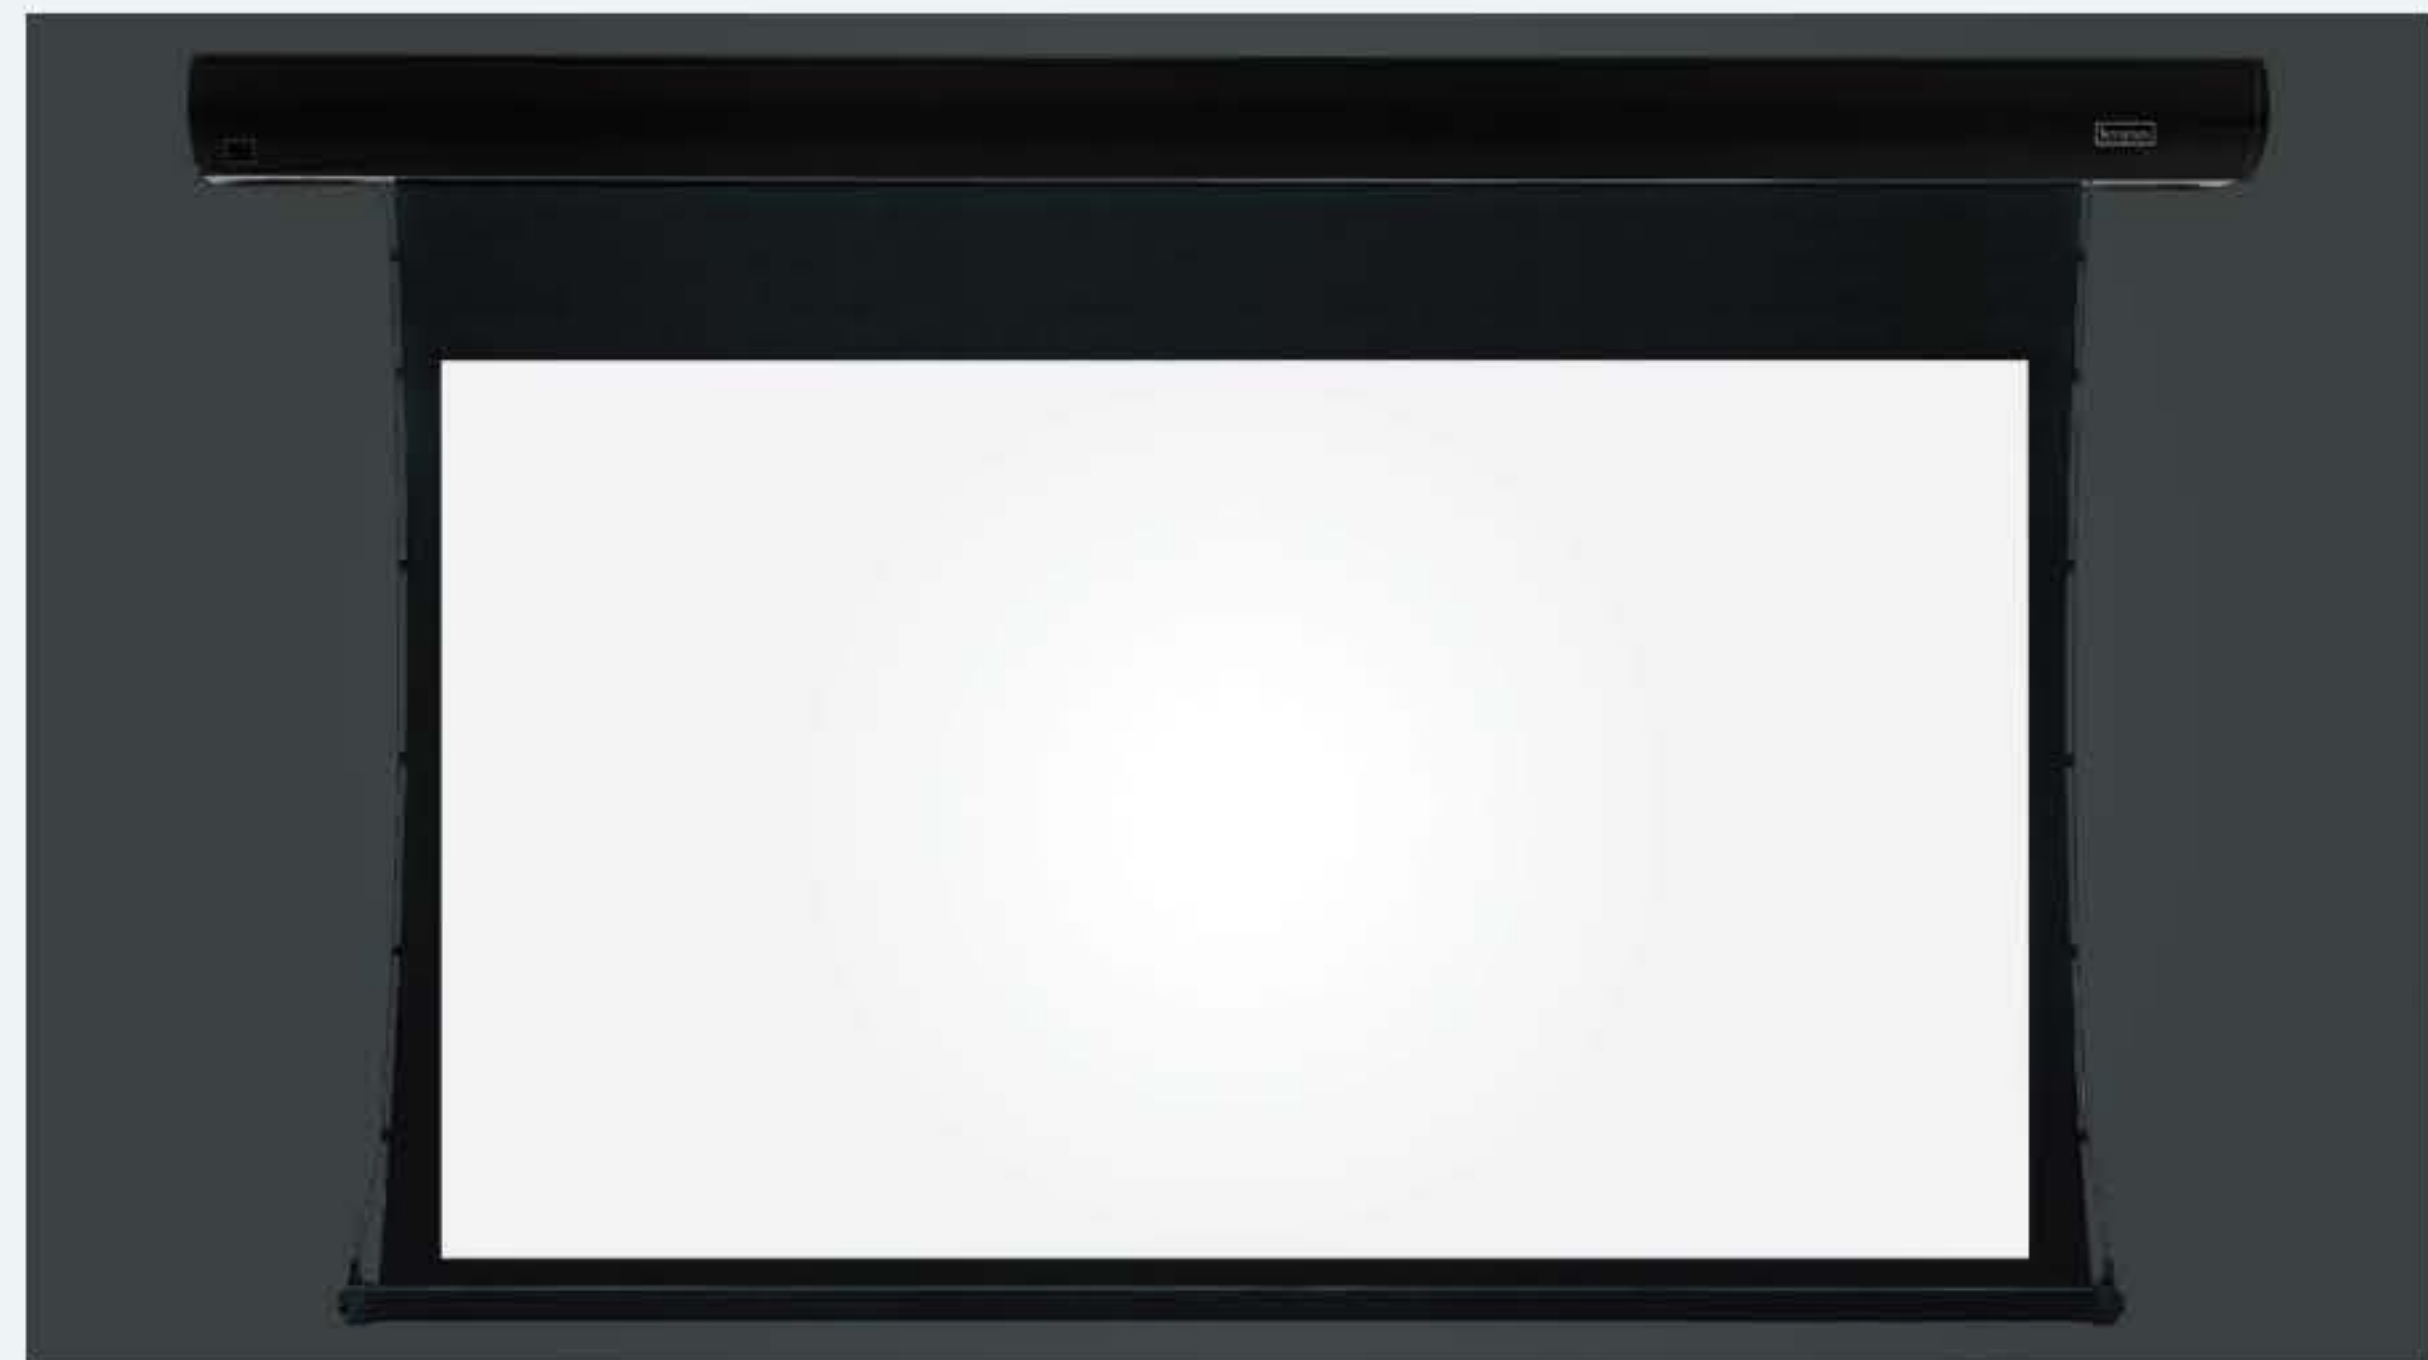

Tension Deluxe Series
Motorized Electric Projection Screen

Recommended for
home theaters and multi-use environments

Controls Included

- Manual control button
- IR Eye with extension cable
- IR Eye extension port*
- Wireless handheld IR remote control
- 12volt trigger connection by 3.5mm jack*
- Trigger cable
- RS232 control port*
- Power cable*
- Limit switch adjustment tool

*Located on the left side panel