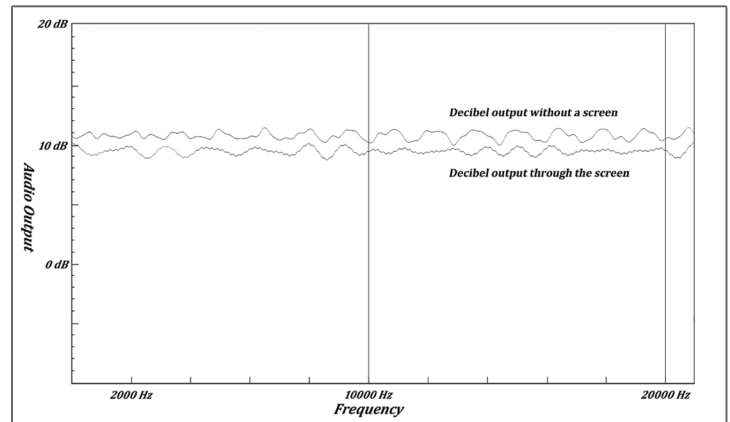

Venue Versatility

A new era of venue versatility has begun. The SAT-4K material can now be used on small screens and exceptionally large screens.

The seamless acoustic weave offered by the SAT-4K is in high demand, especially for many commercial applications. The SAT-4K comes in heights ranging from 37" in an Impression Series home theater screen, to a whopping 15'10" in a Pro-Frame or cinema screen.

Frequency Response

Minimal sound reduction across the audible frequency range