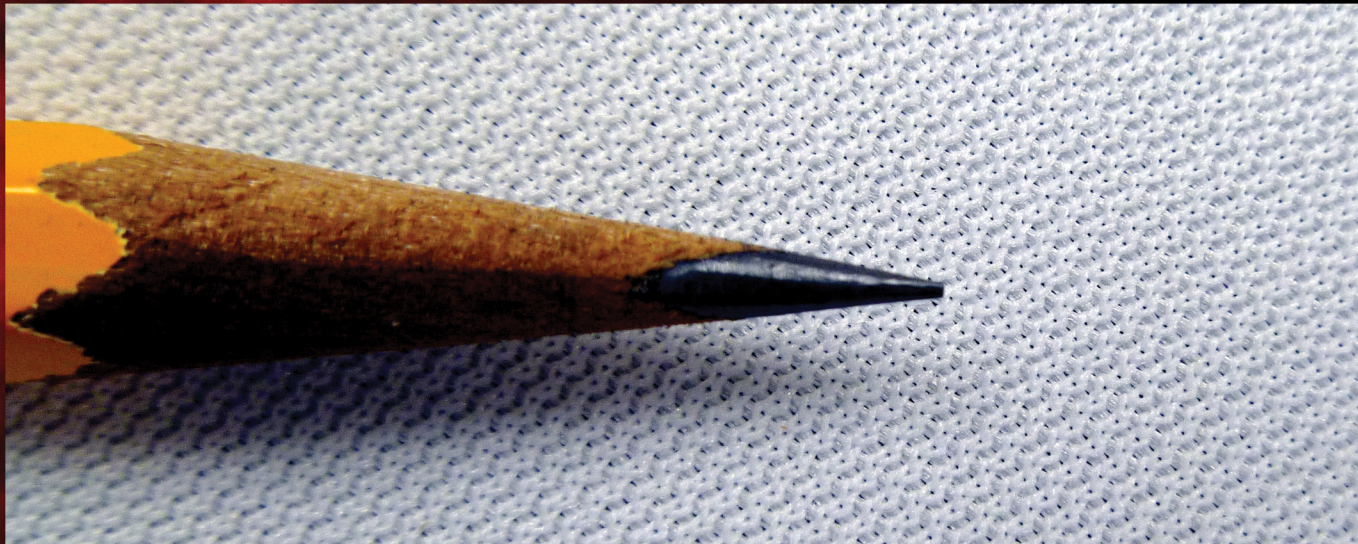

SEVERTSON SCREENS

SAT-4K

Stellar Acoustically-Transparent 4K Screen

Severtson Screens introduces the new SAT-4K: Stellar Acoustically-Transparent screen. The SAT-4K replicates the cinema experience in your home better than any screen has before. With virtually no screen size limitations, the entire sound stage can be placed directly behind the screen at the same horizontal axis, allowing the audio track to be in perfect synch with the brilliant images on display. The SAT-4K screen meets or exceeds all industry standards for optimum video and acoustic performance, with reference quality reproduction of the digital image combined with true fidelity to the soundtrack. Severtson Screens is proud to supply the home theater market with the same service and quality that has taken the cinema market by storm and cemented Severtson's position as the industry leader.

Recommended for
2D and 3D Applications
Active 3D Compatible

Venue Versatility

A new era of venue versatility has begun. The SAT-4K material can now be used on small screens and exceptionally large screens.

The seamless acoustic weave offered by the SAT-4K is in high demand, especially for many commercial applications. The SAT-4K comes in heights ranging from 37" in an Impression Series home theater screen, to a whopping 15'10" in a Pro-Frame or cinema screen.

Frequency Response

Minimal sound reduction across the audible frequency range

Surface: SAT-4K
Acoustically Transparent
Woven Screen Material

Gain: 1.18

Max Height: 15' 10"

Viewing Angle: 160°

Flame Resistant: Yes