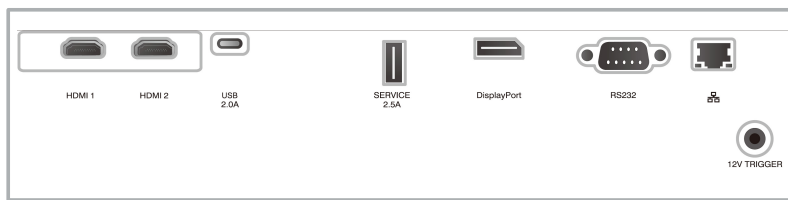

4K
UHD

DLP
TEXAS INSTRUMENTS

HDR
High Dynamic Range

BLUEscnt

Specifications

LX-NZ30B/W	
Imaging device	2 nd Generation 0.47 TRP DMD
Resolution	3840 x 2160 (TRP)
Brightness (Max)	3300 Lumens
Contrast Ratio	∞:1 (Dynamic)
Color Space	100% of Rec. 709 (BT.2020 Compatible)
Light Source	BLU-Escent Laser Phosphor
Laser life	20,000 Hours (High Power Mode)
Lens	1.6X (Manual Zoom & Focus)
Throw Ratio	1.36:1-2.18:1
Lens Shift	(V +/- 60%, H +/- 23%)
HDR	Yes (HDR10, HLG)
Terminals	HDMI x2, Max. Resolution 3840 X 2160 4K 60p (4:4:4 8 bit/4:2:2 12 bit, HDCP 2.3), DisplayPort 1.2, USB-C, USB-A (Service), RS232, LAN, 12V Trigger
Dimensions (WxDxH-inches)	15 7/8 x 13 1/8 x 5 1/4 (with feet & lens)
Weight (net) (lbs)	13.89

Connectors

External Dimensions

405 mm x 332 mm x 134 mm (15 • 7/8" x 13 • 1/8" x 5 • 1/4") (W x D x H)

Unit: mm (inches)

Key Features

BLUEScent Laser Phosphor Light Source

A Blue laser and a yellow phosphor panel replace the traditional projector lamp assembly. The benefits include 3,300 lumens brightness, 20,000 hours long life in the highest power laser setting, and laser dimming for infinite contrast.

2nd Generation .47" TRP DMD Device

DMD (digital micromirror device) is a digitally controlled micro-opto-electromechanical system (MOEMS) spatial light modulator (SLM). When coupled to an appropriate optical system, the DMD displays a very crisp, high resolution image or video.