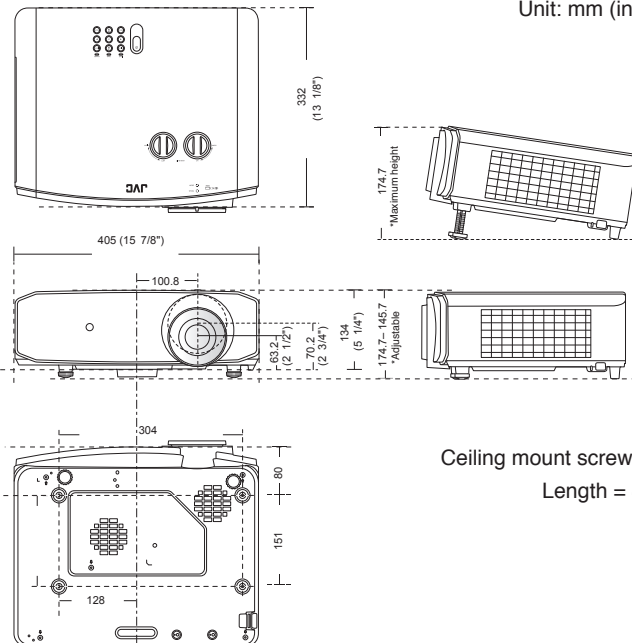

4K
UHD

DLP
TEXAS INSTRUMENTS

HDR
High Dynamic Range

BLUEscnt

Specifications

LX-NZ30B/W	
Imaging device	2 nd Generation 0.47 TRP DMD
Resolution	3840 x 2160 (TRP)
Brightness (Max)	3300 Lumens
Contrast Ratio	∞:1 (Dynamic)
Color Space	100% of Rec. 709 (BT.2020 Compatible)
Light Source	BLU-Escent Laser Phosphor
Laser life	20,000 Hours (High Power Mode)
Lens	1.6X (Manual Zoom & Focus)
Throw Ratio	1.36:1-2.18:1
Lens Shift	(V +/- 60%, H +/- 23%)
HDR	Yes (HDR10, HLG)
Terminals	HDMI x2, Max. Resolution 3840 X 2160 4K 60p (4:4:4 8 bit/4:2:2 12 bit, HDCP 2.3), DisplayPort 1.2, USB-C, USB-A (Service), RS232, LAN, 12V Trigger
Dimensions (WxDxH-inches)	15 7/8 x 13 1/8 x 5 1/4 (with feet & lens)
Weight (net) (lbs)	13.89

Connectors

External Dimensions

405 mm x 332 mm x 134 mm (15 • 7/8" x 13 • 1/8" x 5 • 1/4") (W x D x H)

Unit: mm (inches)

Key Features

BLUEScent Laser Phosphor Light Source

A Blue laser and a yellow phosphor panel replace the traditional projector lamp assembly. The benefits include 3,300 lumens brightness, 20,000 hours long life in the highest power laser setting, and laser dimming for infinite contrast.

Throw Distance

	Size of projected image				Throw Distance (16:9)			
	Height		Width		Wide		Tele	
Screen size Diagonal (inch)	inch	cm	inch	cm	inch	cm	inch	cm
95	47	118	83	210	112	285	180	456
100	49	125	87	221	118	300	189	480
120	59	149	105	266	142	360	227	576
150	74	187	131	332	177	450	283	720
180	88	224	157	398	213	540	340	864
200	98	249	174	443	236	600	378	960