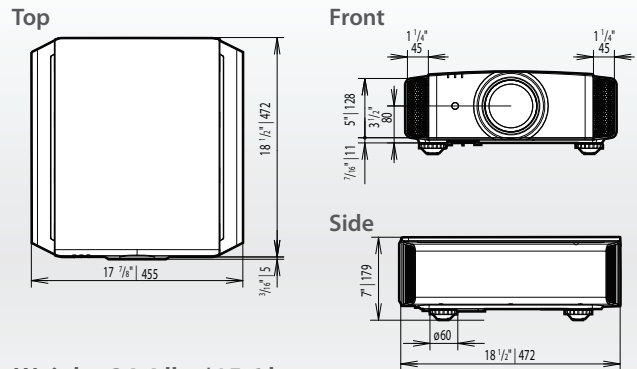

Weights & Measurements

Weight: 34.4 lbs / 15.6 kg

Notes:

Distributed by:

Media Service Sector | JVCケンウッド USA Corporation
2201 E. Dominguez St, Long Beach, CA 90810