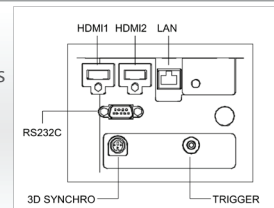

Inputs & Outputs

- :: Dual Full Speed 18Gbps HDMI Inputs
- :: LAN Connection
- :: RS-232C
- :: 12-Volt Trigger
- :: 3D Synchro