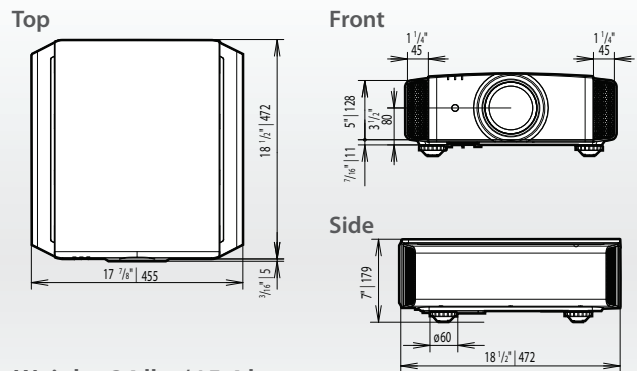

Weights & Measurements

Weight: 34 lbs / 15.4 kg

Notes:

Distributed by:

Media Service Sector | JVCケンウッド USA Corporation
2201 E. Dominguez St, Long Beach, CA 90810