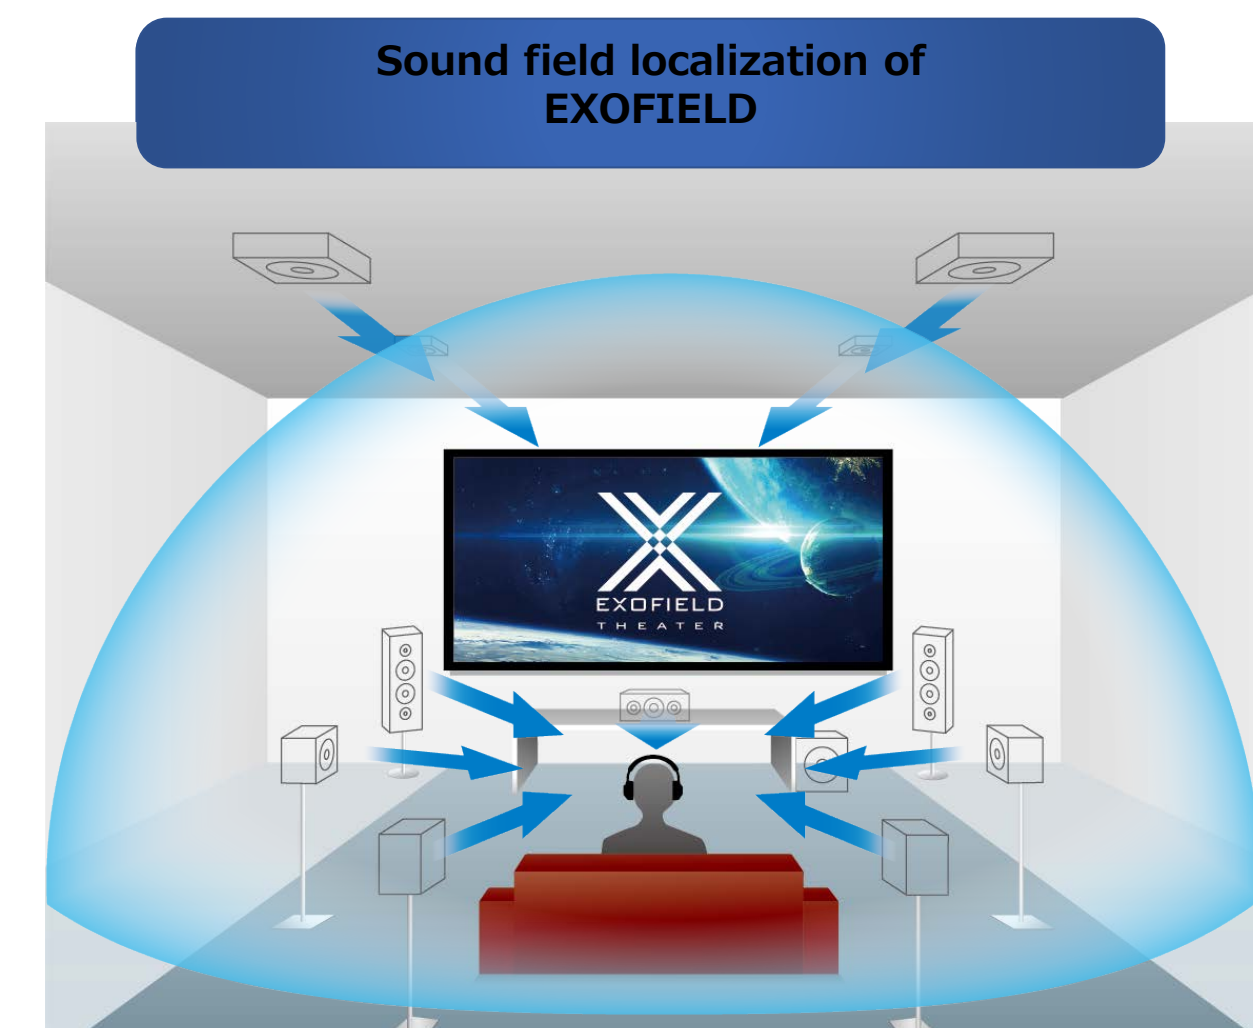

Wear the XP-EXT1 Headphones
and enjoy Dolby Atmos®/DTS: X® content,
just like listening through a speaker system!