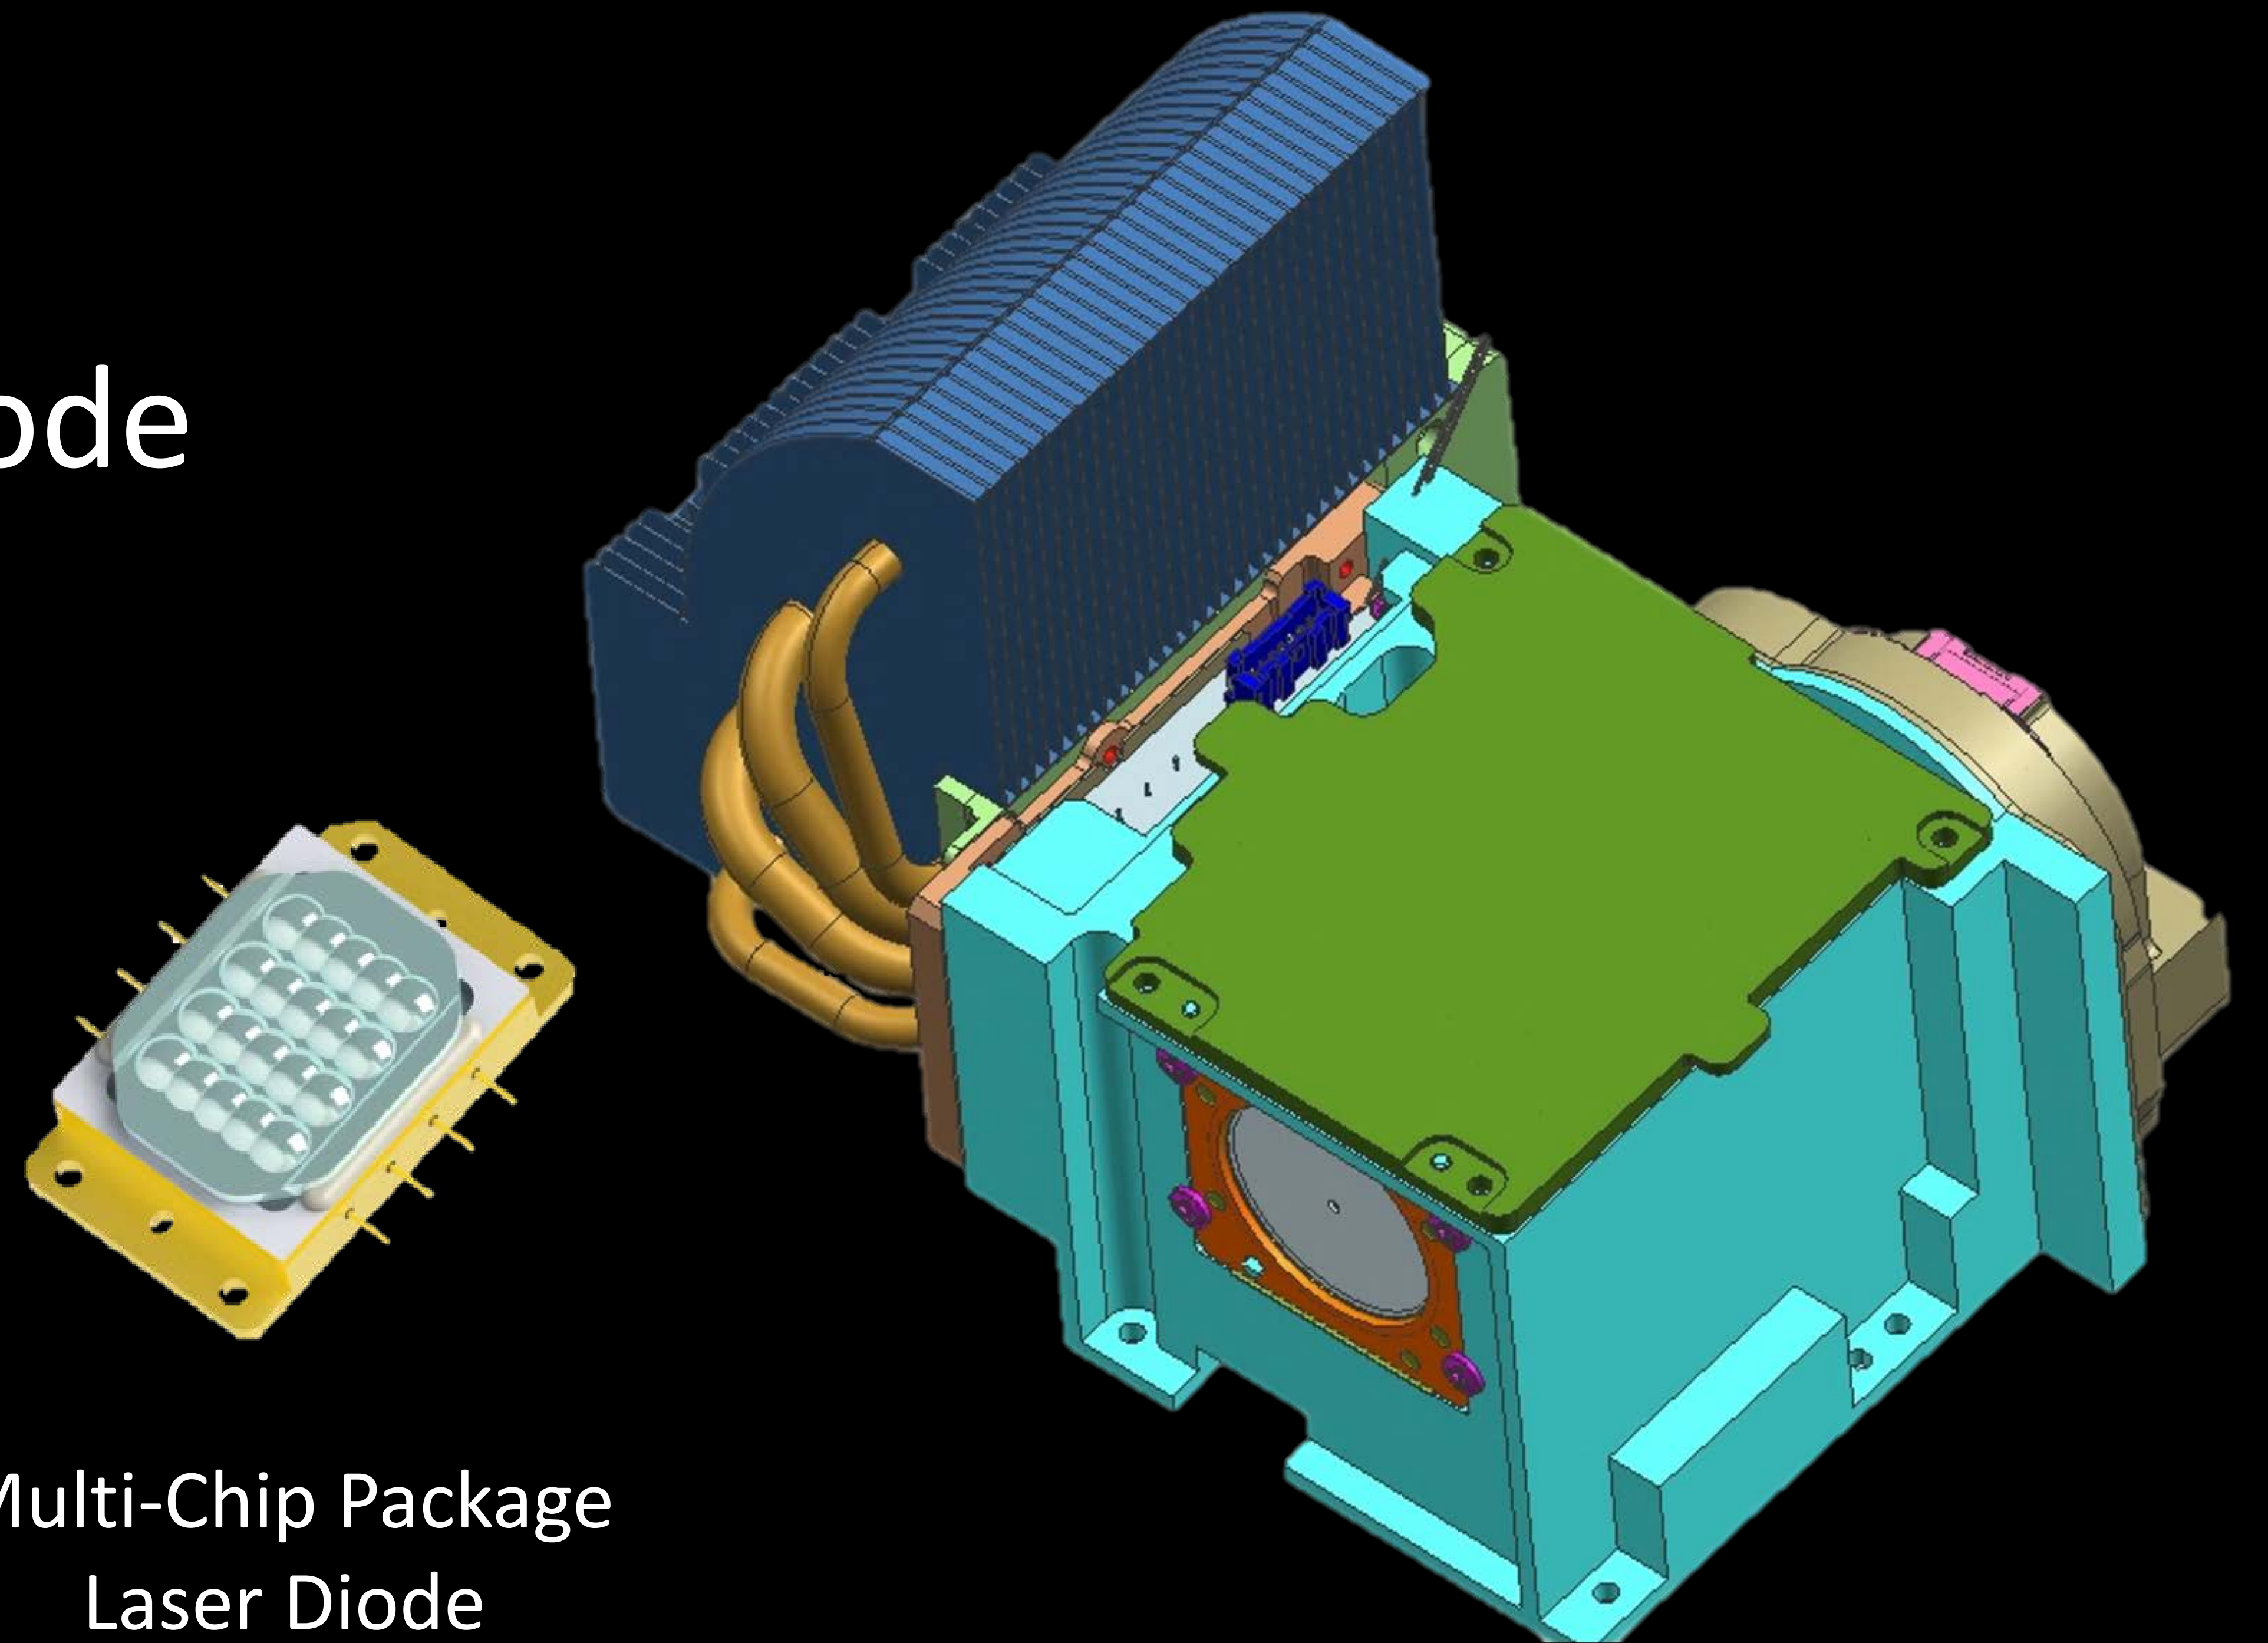

*BLU-**Escent*** Laser Light Source

- 3,000 Lumens
- 20,000 Hours – High Mode
- 3rd Generation Benefits
  - New Compact Design
  - New Higher Output
  - New Higher Efficiency
  - Quieter Operation

Multi-Chip Package
Laser Diode

REFERENCE SERIES

JVC