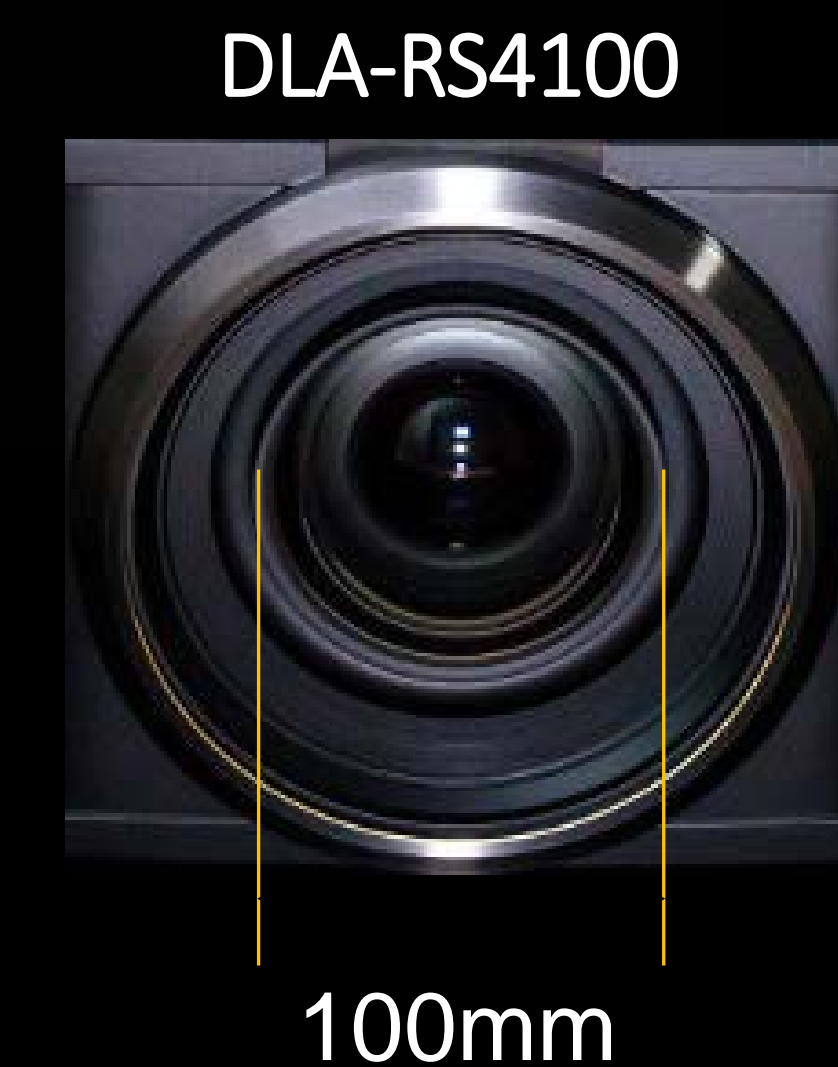

# DLA-RS4100 100mm Diameter Lens

- All Glass Design with 18 elements/16 groups
- Aluminum Lens Barrel
- Highest 4K Resolution Corner to Corner
- Improved Brightness
- 1.35:1 to 2.7:1 Throw (16x9)
- 100% Vertical and 43% Horizontal Shift Range
- Highest Precision Mechanism (4X Improvement)