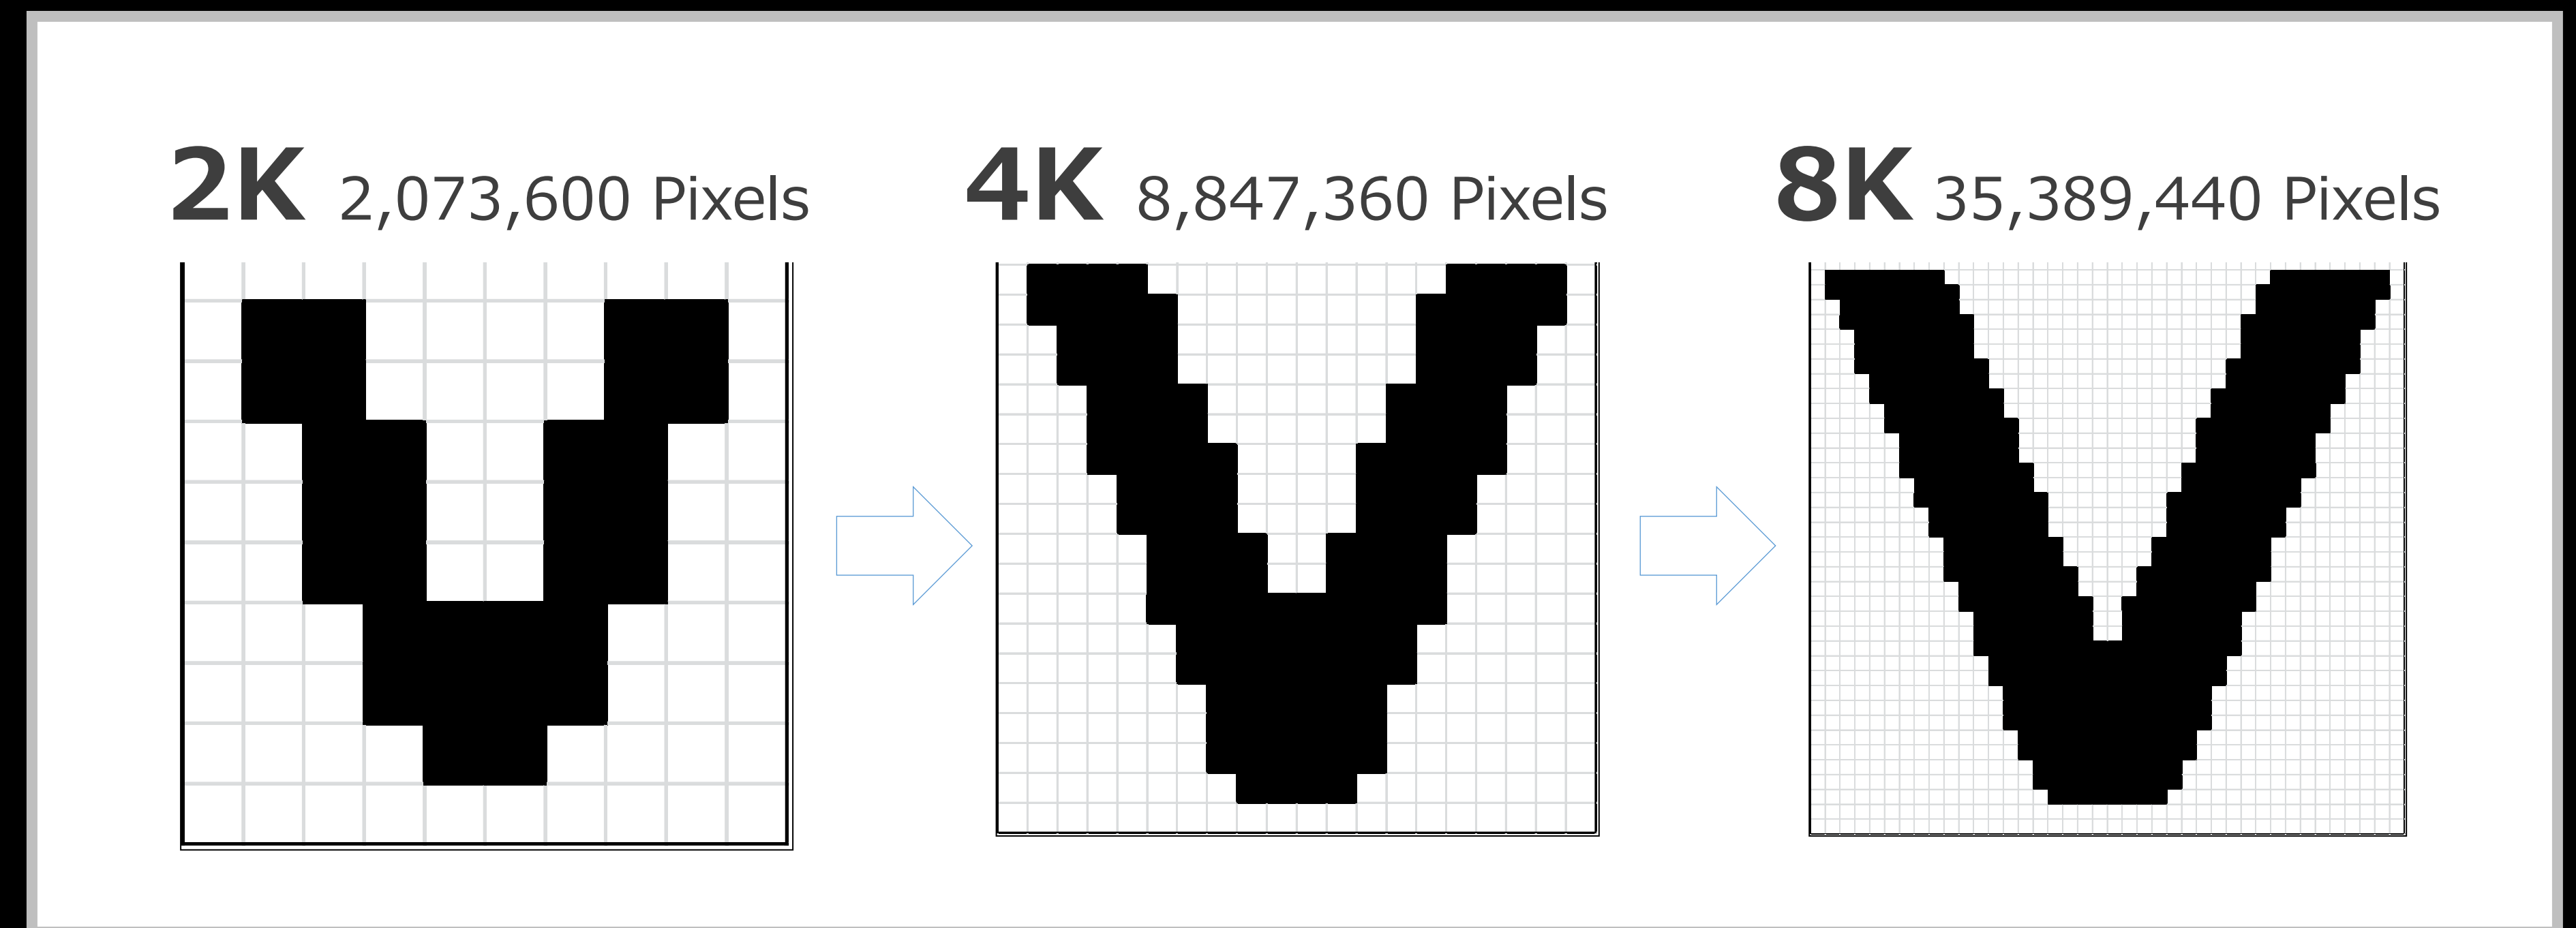

# 8K In/8K Out

- HDMI 2.1 Input with 8K/60P & 4K/120P
- 8K Pixel Perfect 8K Display with 35 million **ADDRESSABLE PIXELS**

- 240hz Driver with 4-Way/Multi-Axis Shift

Process:	Native Resolution:	Speed of Device:	Addressable Pixels:	Result:
Native 4K	4096 x 2160	120hz	8,847,360	True 4K Resolution
8K e-shift	4096 x 2160	120hz	17,694,720	Better than 4K Resolution
Pixel Perfect 8K	4096 x 2160	240hz	35,389,440	True 8K Resolution