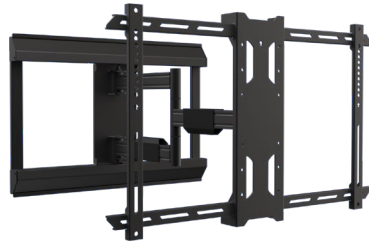

FULL MOTION MOUNTS WITH ADJUSTABLE OFFSET

NO RETAIL

RCAD470 SINGLE ARM

ADJUSTABLE
OFFSET