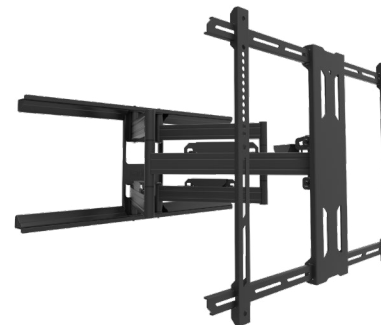

## RCAD370G

OUTDOOR

TV SIZE **39" - 83"**  MAX WEIGHT **125 LB**

 EXTENDS **21.7"**  PROFILE **2"**

 VESA RANGE **100x100 - 600x400**

## RCAD380

FULL  
MOTION

TV SIZE **42" - 83"**  MAX WEIGHT **125 LB**

 EXTENDS **24"**  PROFILE **2"**

 VESA RANGE **100x100 - 700x400**

## RCAD390

FULL  
MOTION

TV SIZE **49" - 100"**  MAX WEIGHT **150 LB**

 EXTENDS **31.1"**  PROFILE **2.4"**

 VESA RANGE **200x100 - 700x500**

## ADJUSTABLE OFFSET

The removable arm assembly ensures effortless installation for one person, while also providing the flexibility to offset the TV center to the ideal viewing position.