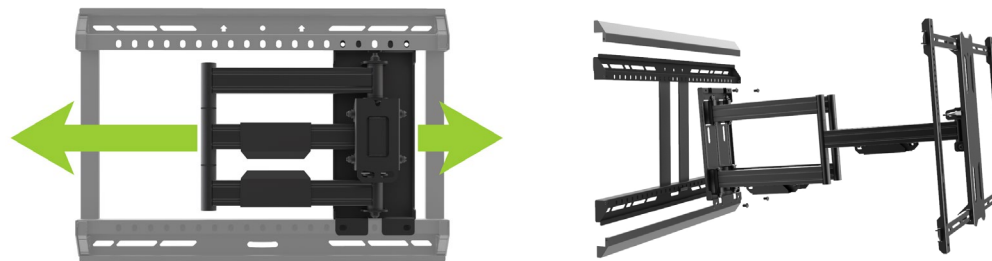

## INSTALLER SERIES

Not available in retail channels or online, Kanto's new line of innovative mounts are tailored specifically for the custom integration market. These mounts combine robust construction with flexible installation options, allowing seamless integration into any home theatre or commercial installation. With their sleek design and advanced features, Kanto's new installer series mounts offer the perfect solution for professional installers seeking top-notch performance and aesthetics.

## RCAD490 SINGLE ARM

ADJUSTABLE  
OFFSET

TV SIZE **49" - 100"**    MAX WEIGHT **150 LB**

EXTENDS **29.5"**    PROFILE **2.4"**

VESA RANGE **100x100 - 700x500**

## ADJUSTABLE OFFSET

The removable arm assembly ensures effortless installation for one person, while also providing the flexibility to offset the TV center to the ideal viewing position.