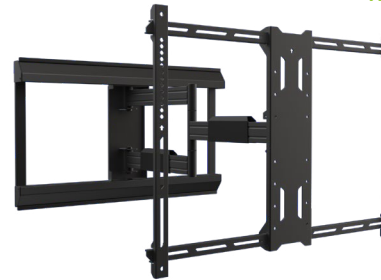

## RCAD470 SINGLE ARM

ADJUSTABLE  
OFFSET

TV SIZE **39" - 77"**    MAX WEIGHT **120 LB**

EXTENDS **23.4"**    PROFILE **2.6"**

VESA RANGE **100x100 - 600x400**

## RCAD490 SINGLE ARM

ADJUSTABLE  
OFFSET

TV SIZE **49" - 100"**    MAX WEIGHT **150 LB**

EXTENDS **29.5"**    PROFILE **2.4"**

VESA RANGE **100x100 - 700x500**

## ADJUSTABLE OFFSET

The removable arm assembly ensures effortless installation for one person, while also providing the flexibility to offset the TV center to the ideal viewing position.