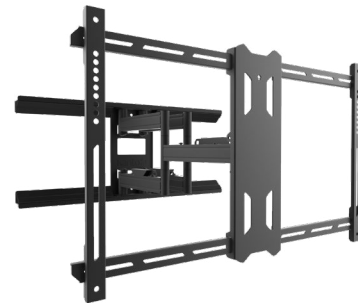

RCAD380

FULL
MOTION

TV SIZE **42" - 83"** MAX WEIGHT **125 LB**

EXTENDS **24"** PROFILE **2"**

VESA RANGE **100x100 - 700x400**