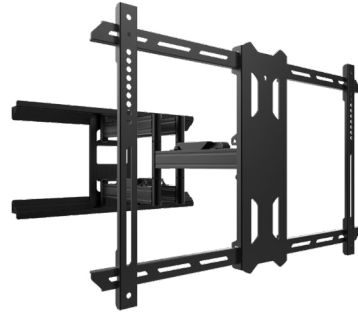

RCAD370

FULL
MOTION

TV SIZE **39" - 83"** MAX WEIGHT **125 LB**

EXTENDS **21.7"** PROFILE **2"**

VESA RANGE **100x100 - 600x400**