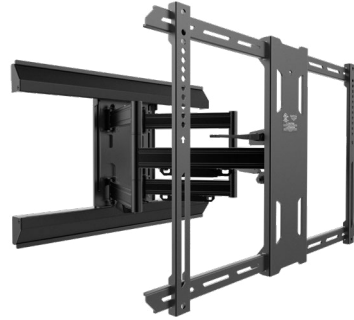

FULL MOTION MOUNTS WITH ADJUSTABLE OFFSET

NO RETAIL

RCAD570 DUAL ARM

ADJUSTABLE
OFFSET