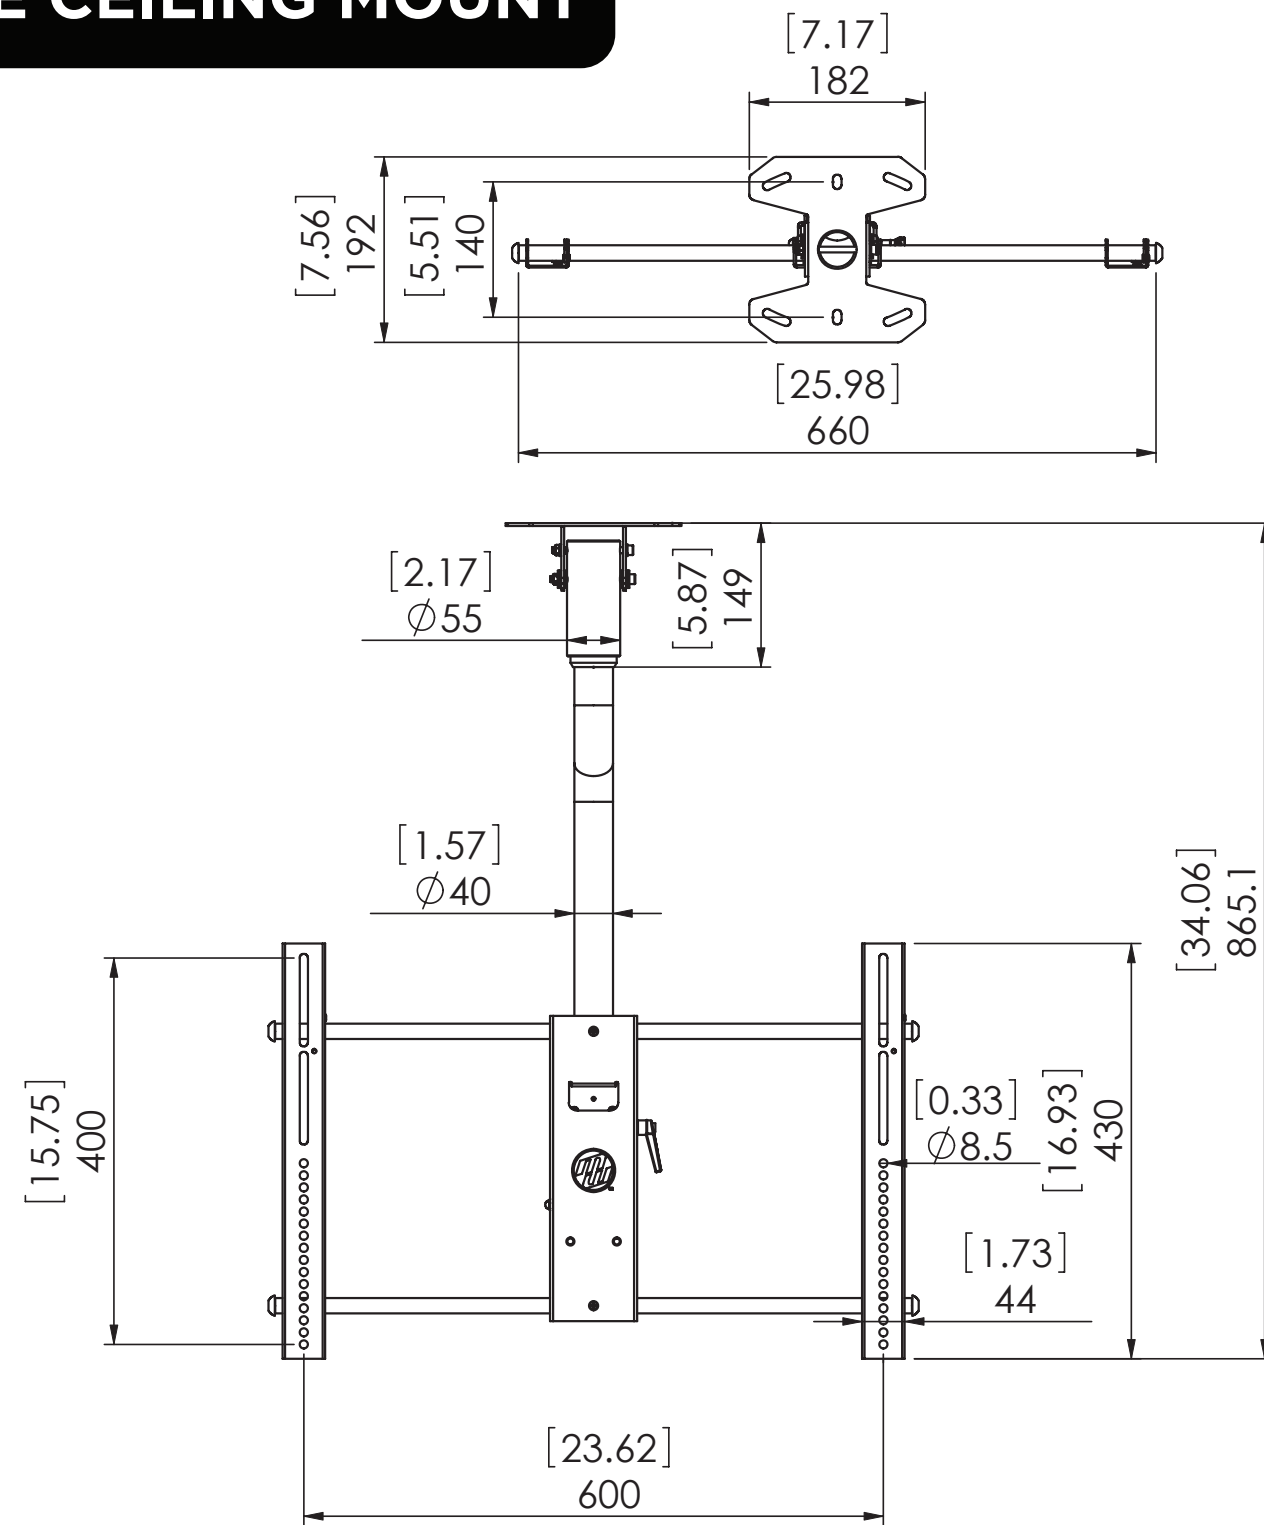

# LARGE CEILING MOUNT

NOTES: UNLESS OTHERWISE SPECIFIED

1. VESA STANDARD COMPATABILITY (WIDTH X HEIGHT): 200X100 / 200X200 / 200X400 / 300X400 / 400X400 / 600X400
2. MAXIMUM VESA MOUNTING CONFIGURATION: 600X400 MM
3. SCREEN SIZE COMPATABILITY: MOST 23"-70" SCREENS
4. MAXIMUM WEIGHT CAPACITY: 150 LBS (67.5 KG)
5. PRODUCT COLOR: BLACK
6. VIEWING ANGLE  $0^\circ - +18^\circ$