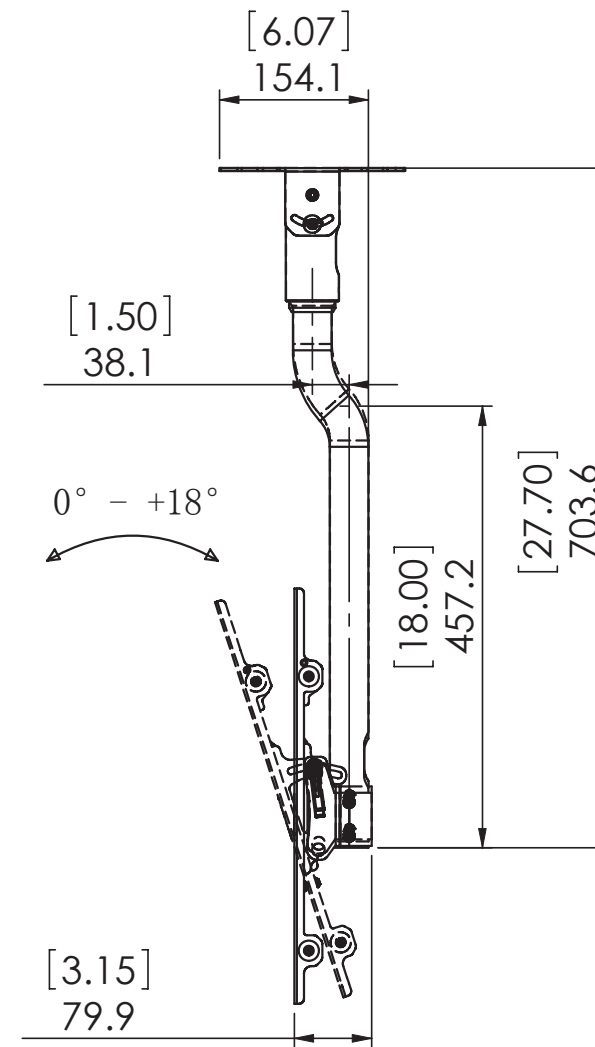

# LARGE CEILING MOUNT

NOTES: UNLESS OTHERWISE SPECIFIED

1. VESA STANDARD COMPATABILITY (WIDTH X HEIGHT): 200X100 / 200X200 / 200X400 / 300X400 / 400X400 / 600X400
2. MAXIMUM VESA MOUNTING CONFIGURATION: 600X400 MM
3. SCREEN SIZE COMPATABILITY: MOST 23"-70" SCREENS
4. MAXIMUM WEIGHT CAPACITY: 150 LBS (67.5 KG)
5. PRODUCT COLOR: BLACK
6. VIEWING ANGLE  $0^\circ - +18^\circ$