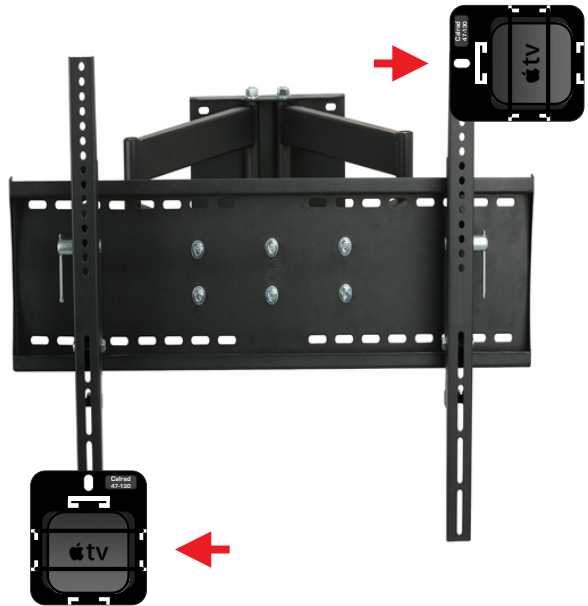

**Works with Apple TV, Roku, Fire TV  
and most media boxes**

Part No.  
**47-130**

## Applications

Includes all mounting hardware

**1** Attach to the back of TV's

**2** Attach to TV Mounts

**3** Attach to the Wall

**4** Attach to Cabinets,  
Equipment Racks