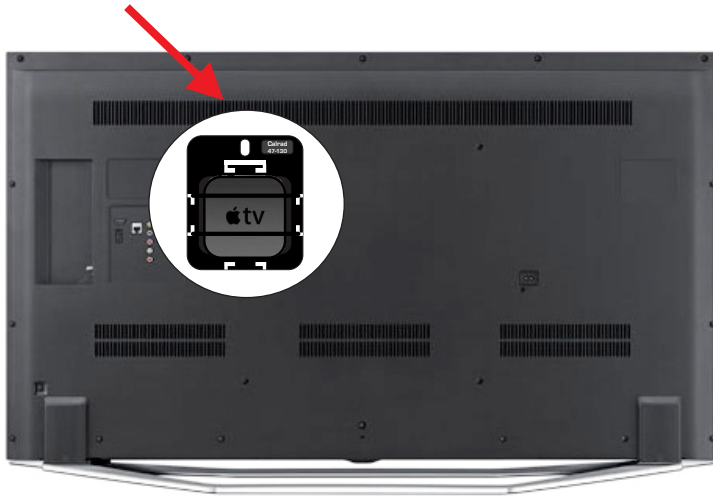

**Works with Apple TV, Roku, Fire TV  
and most media boxes**

Part No.  
**47-130**

## Applications

Includes all mounting hardware

**1** Attach to the back of TV's

**2** Attach to TV Mounts

**3** Attach to the Wall

**4** Attach to Cabinets,  
Equipment Racks