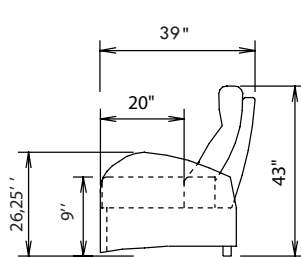

home
theatre series

59575

Recouvrement | Shown in: Nusuede Orange 47

Pattes | Legs : LG55 Metal

Jaymar