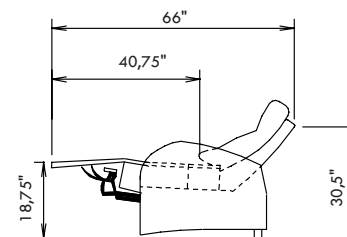

Jaymar

home
theatre series

57334

Recouvrement | Shown in: Pony Black

Pattes | Legs : LG160 Metal Configuration: 091-092-042

Jaymar

home
theatre series

59121