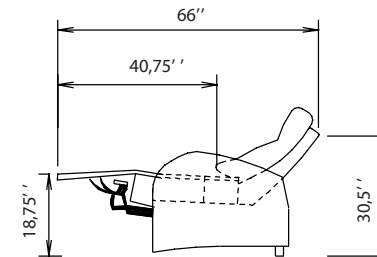

home
theatre series

59575

Recouvrement | Shown in: Nusuede Orange 47

Pattes | Legs : LG55 Metal

Jaymar