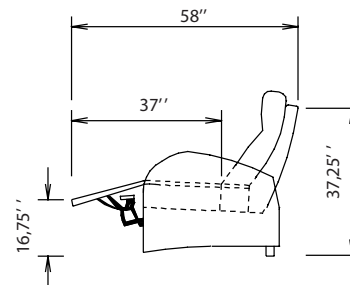

home
theatre series

59575

Recouvrement | Shown in: Nusuede Orange 47

Pattes | Legs : LG55 Metal

Jaymar