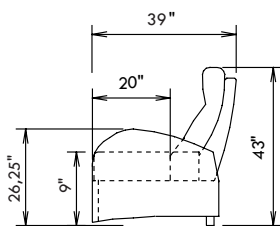

Jaymar

home
theatre series

57334

Recouvrement | Shown in: Pony Black

Pattes | Legs : LG160 Metal Configuration: 091-092-042

Jaymar

home
theatre series

59121