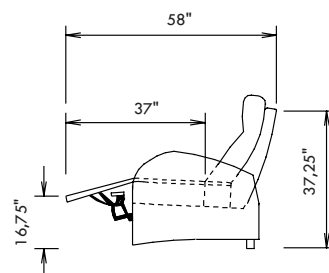

Jaymar

home
theatre series

57334

Recouvrement | Shown in: Pony Black

Pattes | Legs : LG160 Metal Configuration: 091-092-042

Jaymar

home
theatre series

59121