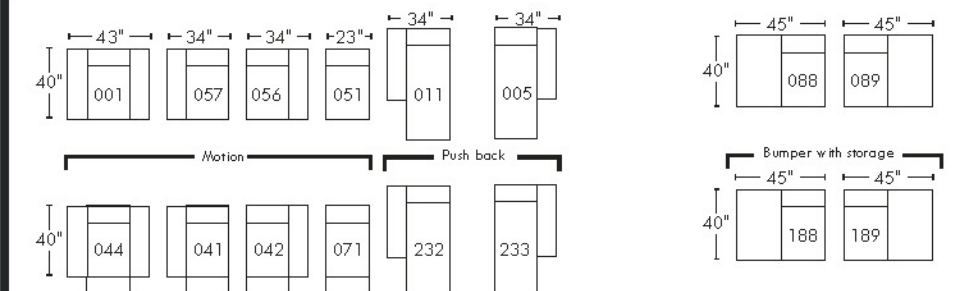

OPTIMA

CONFIGURATIONS

Jaymar

The quality, style and comfort, you expect from Jaymar, since 1956.

30" SEAT WIDTH

23" SEAT WIDTH

SWIVEL ROCKING MOTION CHAIR

OTHERS