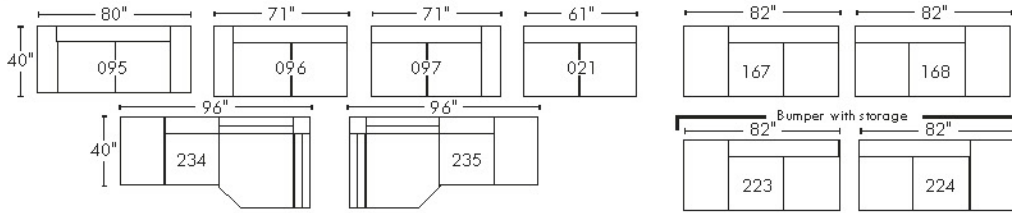

Large

Small

SEAT DEPTH

Approximate seat depth 20" with **back compressed**

Approximate seat depth 22" with **back compressed**

CHAIR BASE

Metal

Wood *Choice of colors

OPTIMA

CONFIGURATIONS

Jaymar

The quality, style and comfort, you expect from Jaymar, since 1956.

30" SEAT WIDTH

23" SEAT WIDTH

SWIVEL ROCKING MOTION CHAIR

OTHERS