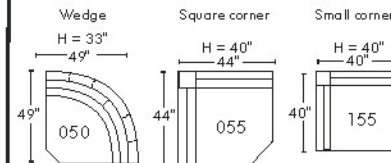

OPTIMA

CONFIGURATIONS

Jaymar

The quality, style and comfort, you expect from Jaymar, since 1956.

30" SEAT WIDTH

23" SEAT WIDTH

SWIVEL ROCKING MOTION CHAIR

OTHERS