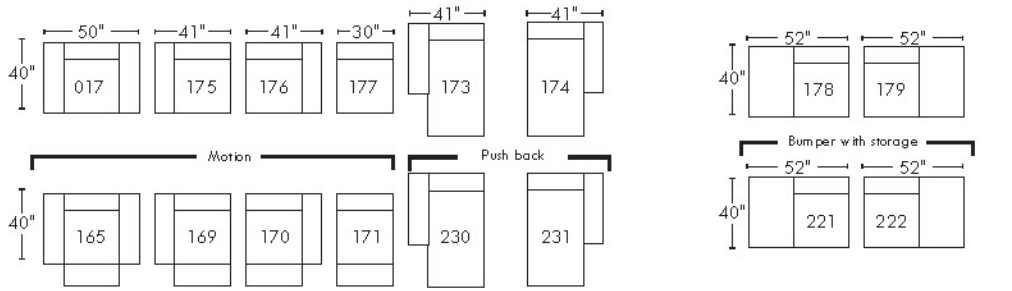

MELBOURNE

OPTIMA

OPTIONS

Jaymar

SEAT WIDTH

Regular 23"

Large 30"

ARM WIDTH

OPTIMA

CONFIGURATIONS

Jaymar

The quality, style and comfort, you expect from Jaymar, since 1956.

30" SEAT WIDTH

23" SEAT WIDTH

SWIVEL ROCKING MOTION CHAIR

OTHERS