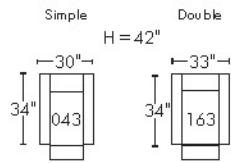

OPTIMA

CONFIGURATIONS

Jaymar

The quality, style and comfort, you expect from Jaymar, since 1956.

30" SEAT WIDTH

23" SEAT WIDTH

SWIVEL ROCKING MOTION CHAIR

OTHERS