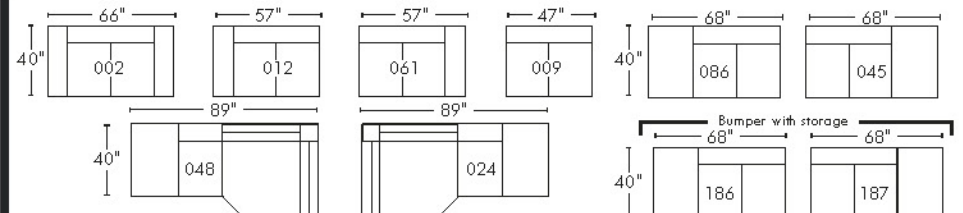

OPTIMA

CONFIGURATIONS

Jaymar

The quality, style and comfort, you expect from Jaymar, since 1956.

30" SEAT WIDTH

23" SEAT WIDTH

SWIVEL ROCKING MOTION CHAIR

OTHERS