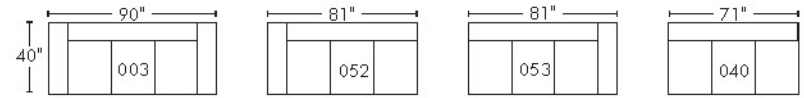

OPTIMA

CONFIGURATIONS

Jaymar

The quality, style and comfort, you expect from Jaymar, since 1956.

30" SEAT WIDTH

23" SEAT WIDTH

SWIVEL ROCKING MOTION CHAIR

OTHERS