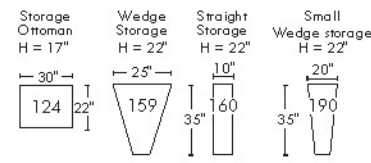

OPTIMA

CONFIGURATIONS

Jaymar

The quality, style and comfort, you expect from Jaymar, since 1956.

30" SEAT WIDTH

23" SEAT WIDTH

SWIVEL ROCKING MOTION CHAIR

OTHERS