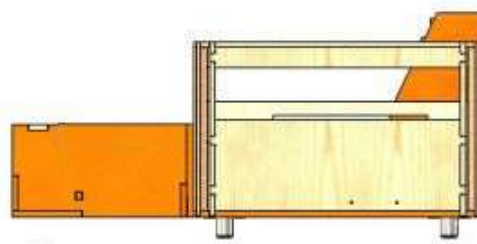

2 motors Control switch with one button close with AC outlet

Backlit Cupholder

Light

Universal arm

Table example on wheels

D-BOX example on chaise

Example of tables

INTELLIGENT CINEMA SEATING PACKAGE

Proprietary LP Connect System – allows single source power and electronics for multiple chairs

lpconnect®
RF/Wi-Fi Module – communicate via Wi-Fi or other protocols

Customizable Smart Interface/Buttons – repurpose buttons to fit your needs