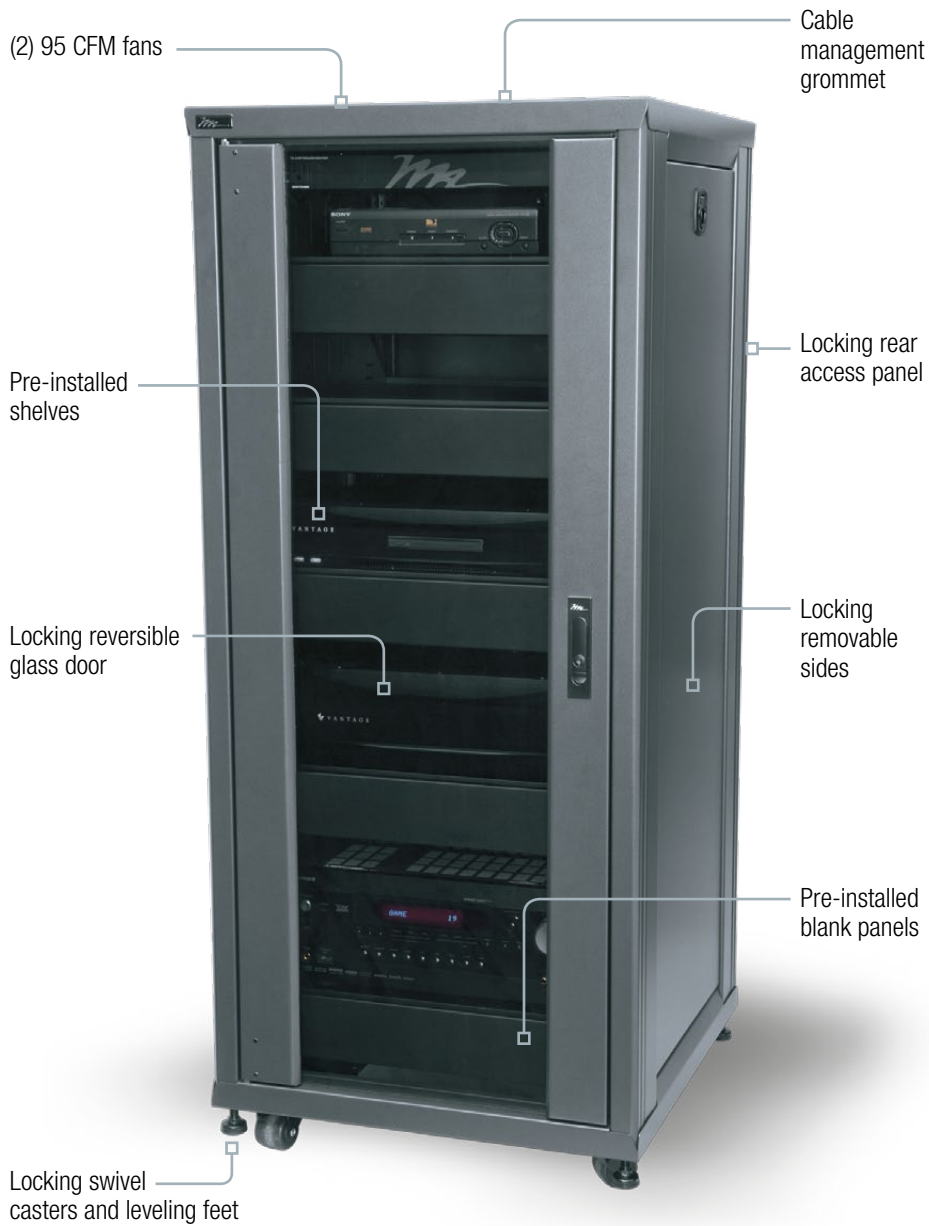

RCS SERIES RACK SYSTEM

Residential Configured Rack

- Fully welded steel construction (UL Listed)
- Ships fully assembled to save time
- Locking removable side panels for easy integration
- Includes active cooling for proper thermal management

Even though every RCS Series rack includes shelves, for convenient equipment mounting, they are built on a professional rackmount foundation and accept both professional rackmount and shelf mounted consumer components.

COMPATIBLE ACCESSORIES

| | RCS-4224 | RCS-2724 | RCS-1824 |
|------------------------------|--|--|---------------------------------|
| Rack Weight Rating | 1,200 lbs. | 750 lbs. | 500 lbs. |
| Shelves* | (5) 2 space, 16" deep (50 lbs.) (2) 2 space, 18" deep (50 lbs.) (2) 3 space, 20" deep (100 lbs.) | (4) 2 space, 16" deep (50 lbs.) (1) 2 space, 18" deep (50 lbs.) | (3) 2 space, 16" deep (50 lbs.) |
| 2 Space Blank Panels* | 9 | 5 | 3 |
| Overall Dimensions | 24"D 23-5/8"W 80-1/2"H | 24"D 23-5/8"W 54-5/8"H | 24"D 23-5/8"W 38-5/8"H |