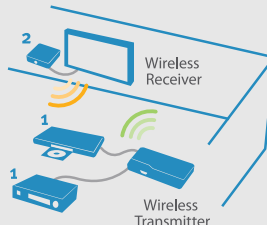

HDS-WHDI100

PeerAir™ Wireless HD Multimedia System

Connections

Transmitter

(connects to AV devices)

- 1 DC Power Port:** Provides power to Transmitter.
- 2 HDMI Ports:** Two HDMI inputs for connecting HDMI devices such as Blu-ray™ player, gaming console, etc.
- 3 HDMI Pass-through:** Connects AV devices to HDTV using HDMI cable, enabling up to 2 TVs to receive the same content.
- 4 IR Flasher Port:** Provides IR control of AV devices from Receiver location.
- 5 Mini USB Gaming/PC Port:** Connects to computer to allow remote use of PC gaming controller, mouse or keyboard.

Receiver

(connects to HDTV)

- 1 Mini USB Power Port:** Provides power to Receiver.
- 2 USB Gaming/PC Port:** Connects to PC game controller, mouse, or keyboard to computer.
- 3 HDMI Port:** Connects Receiver to HDTV.

Typical Setup Scenarios

SCENARIO 1

Two HDTV Set-up

- 1 Connect AV devices to the Transmitter.
- 2 Connect first HDTV to the pass-through port of the Transmitter.
- 3 Connect second HDTV to the Receiver.

SCENARIO 2

Wireless HDTV Set-up

- 1 Connect AV devices to the Transmitter.
- 2 Connect HDTV to the Receiver.

SCENARIO 3

Two HDTV Set-up with accessory Transmitter*

- 1 Connect AV devices to the Transmitter(s).
- 2 Connect first HDTV to the pass-through port of the Transmitter.
- 3 Connect HDTV to the Receiver.
- 4 Pair the additional Transmitter to the Receiver.