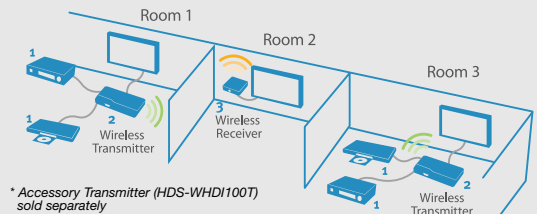

Receiver

(connects to HDTV)

- 1 Mini USB Power Port:** Provides power to Receiver.
- 2 USB Gaming/PC Port:** Connects to PC game controller, mouse, or keyboard to computer.
- 3 HDMI Port:** Connects Receiver to HDTV.

Typical Setup Scenarios

SCENARIO 1

Two HDTV Set-up

- 1 Connect AV devices to the Transmitter.
- 2 Connect first HDTV to the pass-through port of the Transmitter.
- 3 Connect second HDTV to the Receiver.

SCENARIO 2

Wireless HDTV Set-up

- 1 Connect AV devices to the Transmitter.
- 2 Connect HDTV to the Receiver.

SCENARIO 3

Two HDTV Set-up with accessory Transmitter*

- 1 Connect AV devices to the Transmitter(s).
- 2 Connect first HDTV to the pass-through port of the Transmitter.
- 3 Connect HDTV to the Receiver.
- 4 Pair the additional Transmitter to the Receiver.