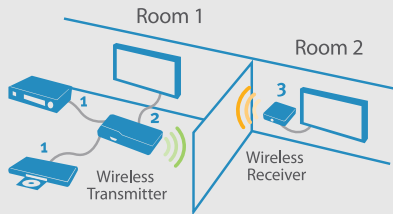

HDS-WHDI100

PeerAir™ Wireless HD Multimedia System

Connections

Transmitter

(connects to AV devices)

- 1 DC Power Port:** Provides power to Transmitter.
- 2 HDMI Ports:** Two HDMI inputs for connecting HDMI devices such as Blu-ray™ player, gaming console, etc.
- 3 HDMI Pass-through:** Connects AV devices to HDTV using HDMI cable, enabling up to 2 TVs to receive the same content.
- 4 IR Flasher Port:** Provides IR control of AV devices from Receiver location.
- 5 Mini USB Gaming/PC Port:** Connects to computer to allow remote use of PC gaming controller, mouse or keyboard.

Receiver

(connects to HDTV)

- 1 Mini USB Power Port:** Provides power to Receiver.
- 2 USB Gaming/PC Port:** Connects to PC game controller, mouse, or keyboard to computer.
- 3 HDMI Port:** Connects Receiver to HDTV.

Typical Setup Scenarios

SCENARIO 1

Two HDTV Set-up

- 1 Connect AV devices to the Transmitter.
- 2 Connect first HDTV to the pass-through port of the Transmitter.
- 3 Connect second HDTV to the Receiver.

SCENARIO 2