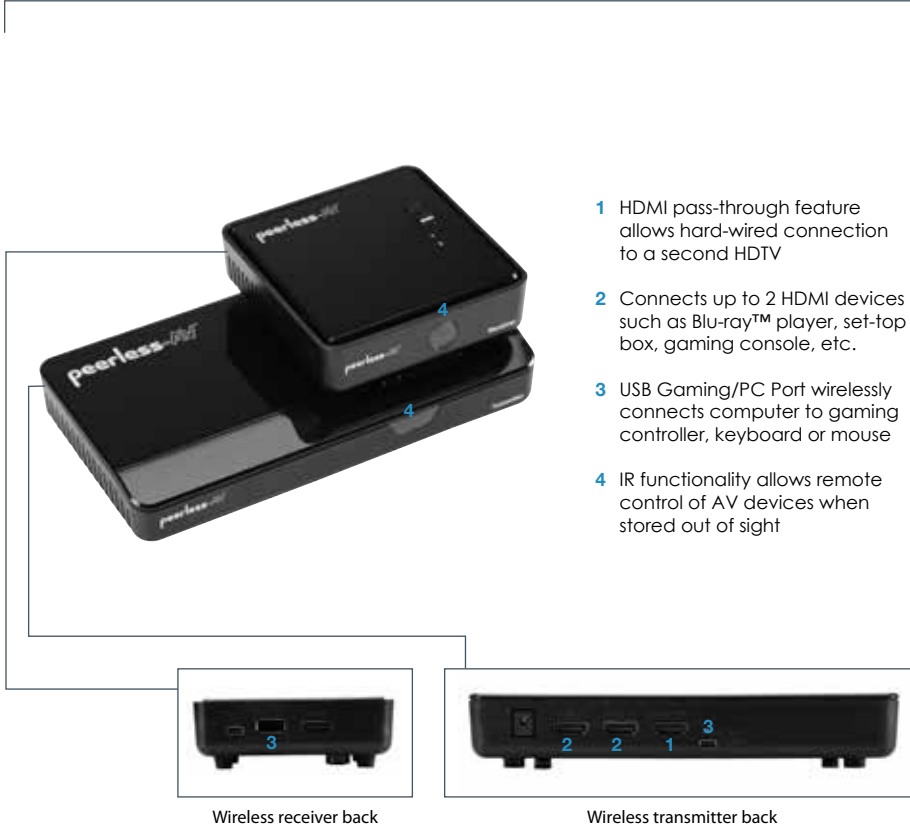

PeerAir™ Wireless HD Multimedia System

Features

- Stream Full HD 1080p and 3D content wirelessly up to 100ft (30m)*
- HDMI pass-through feature allows hard-wired connection to a second HDTV
- Connects up to 2 HDMI devices such as Blu-ray™ player, set-top box, gaming console, etc.
- Expandable to connect additional HDMI devices wirelessly to one HDTV with additional Transmitter(s)**
- USB Gaming/PC Port wirelessly connects computer to gaming controller, keyboard or mouse
- Zero latency (<1ms) enables instant gaming response
- Support 5.1 digital audio
- IR functionality allows remote control of AV devices when stored out of sight
- Transmitter and Receiver can be placed on tabletop or mounted to a wall

HDS-WHDI100

PeerAir™ Wireless HD Multimedia System

Connections

Transmitter

(connects to AV devices)

- 1 DC Power Port:** Provides power to Transmitter.
- 2 HDMI Ports:** Two HDMI inputs for connecting HDMI devices such as Blu-ray™ player, gaming console, etc.
- 3 HDMI Pass-through:** Connects AV devices to HDTV using HDMI cable, enabling up to 2 TVs to receive the same content.
- 4 IR Flasher Port:** Provides IR control of AV devices from Receiver location.
- 5 Mini USB Gaming/PC Port:** Connects to computer to allow remote use of PC gaming controller, mouse or keyboard.

Receiver

(connects to HDTV)

- 1 Mini USB Power Port:** Provides power to Receiver.
- 2 USB Gaming/PC Port:** Connects to PC game controller, mouse, or keyboard to computer.
- 3 HDMI Port:** Connects Receiver to HDTV.