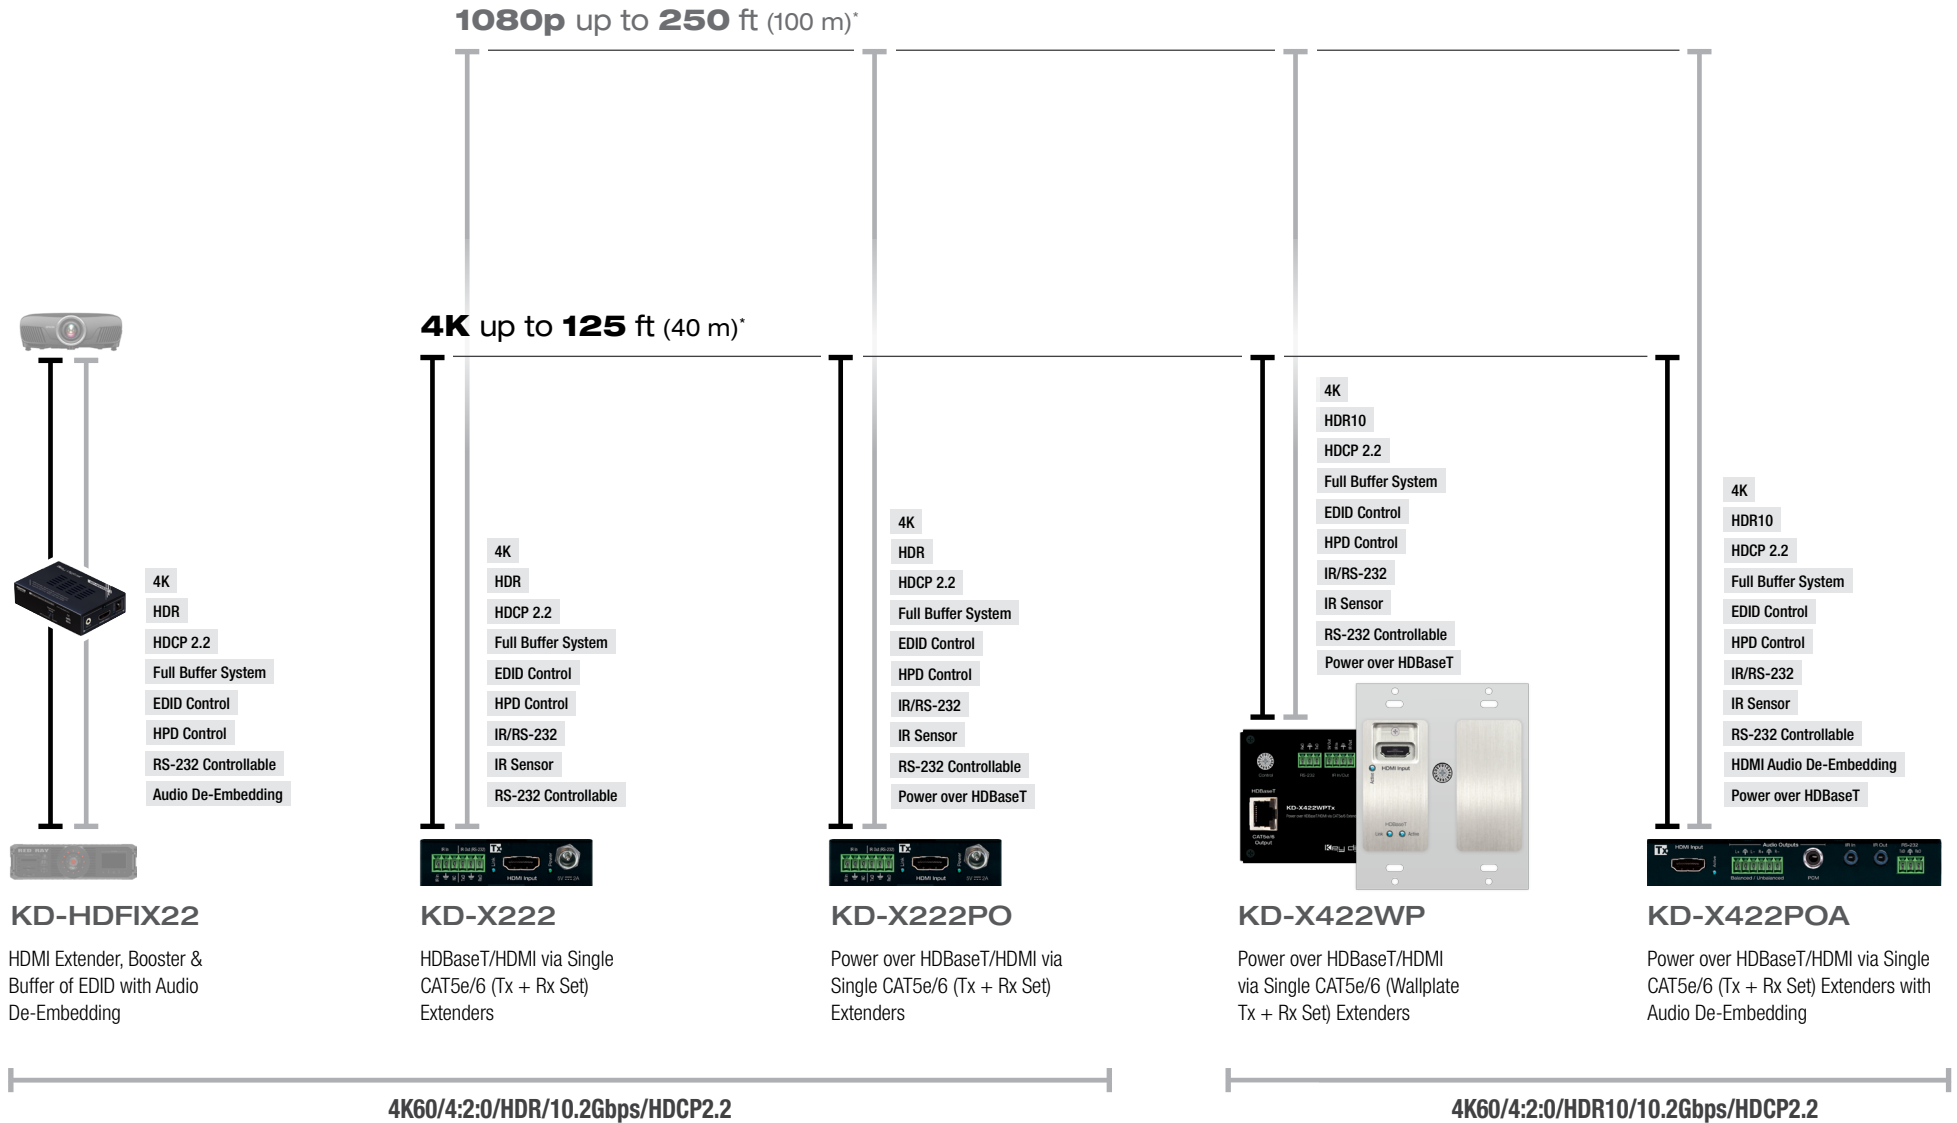

Key Digital® HDBaseT/HDMI Extenders Selection Guide

Extend the reach of your installations and future-proof your system by specifying Key Digital HDBaseT/HDMI Extenders.

Select cable runs and features that are right for your installation: HDR10, HDCP2.2, 4K, EDID & HPD control, IR/RS-232, HDMI Pass-through, Ethernet.

*All distances shown using any generic CAT6A cabling.