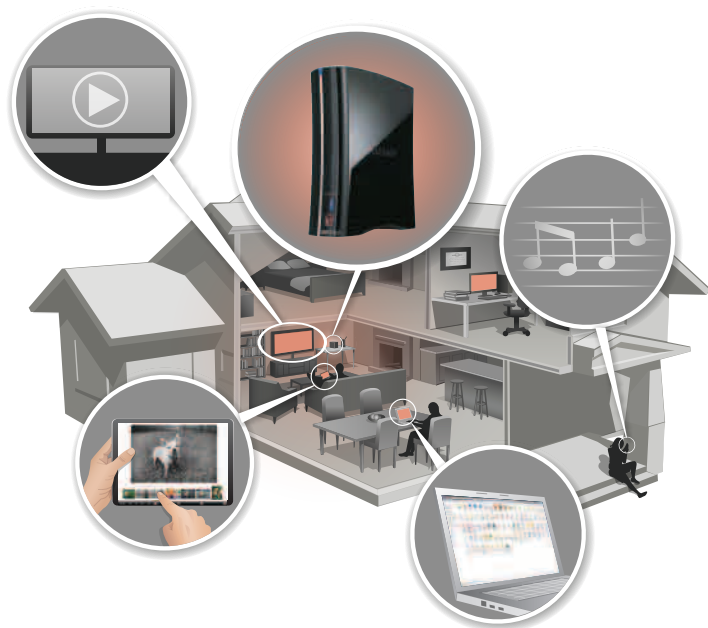

LINKSTATION NAS SYSTEM

LinkStation Pro runs on Buffalo's LinkStation NAS System, providing a host of useful features from network file sharing and security to RAID management, remote access and more. Included on all Buffalo LinkStation devices, LinkStation NAS System simplifies your everyday data needs.

MODELS

LS-V1.0TL, LS-V2.0TL, LS-V3.0TL, LS-V4.0TL

SPECIFICATIONS

INTERNAL HARD DRIVES

Number of Drives	1
Drive Interface	SATA 3 Gbps
Hard Drive Sizes:	2 TB, 3 TB, 4 TB
Total Hard Drive:	2 TB, 3 TB, 4 TB

LAN INTERFACE

Standard Compliance	IEEE802.3ab/IEEE802.3/IEEE802.3u Standard

USB INTERFACE

Standard Compliance	USB 2.0
Connector Type	A type
Number of Ports	1
Data Transfer Rates	Max. 480 Mbps (High Speed mode)

PROTOCOL SUPPORT

Networking	TCP/IP
File Sharing	CIFS/SMB, AFP, HTTP/HTTPS, FTP
Management	HTTP/HTTPS
Time Synchronization	NTP

OTHER

Dimensions (W x H x D in)	1.78 x 6.89 x 6.15
Weight (lbs)	2.5
Power Consumption (Watts)	Average 17 W (with no USB devices connected)
Power Supply	AC 100-240V 50/60 Hz
Client OS Support	Windows® 8 (32-bit/64-bit), Windows® 7 (32-bit/64-bit), Windows Vista® (32-bit/64-bit), Windows® XP, Windows® 2000, Windows Server® 2003, Windows Server® 2008, Mac OS® X 10.4 - 10.7

*1 TB = 1,000,000,000,000 bytes; total accessible capacity varies depending on operating environment. Data rate, features and performance may vary based on the configuration of your system and other factors. Buffalo Technology (Buffalo Inc.) shall not be responsible for data loss and shall have no liability arising out of damages from lost data.

Box Contents

LinkStation Pro LS-VL
Setup CD-ROM
Quick-Setup Guide
Ethernet Cable
AC Adapter
Warranty Statement

24/7 TECH SUPPORT | 1 YEAR WARRANTY

(866) 752-6210 | USA & Canada Only

©2013 BUFFALO INC. All rights reserved. BUFFALO and BUFFALO logo are either trademarks or registered trademarks of MELCO HOLDINGS INC. LinkStation and LinkStation logo are either trademarks or registered trademarks of BUFFALO INC. or its affiliates in the United States and other countries. BitTorrent and BitTorrent logo are trademarks of BitTorrent, Inc. in the United States and other countries. DLNA Certified and DLNA Certified logo are either trademarks or registered trademarks of the Digital Living Network Alliance in the United States and other countries. Mac, Mac OS, iPhone and Time Machine are registered trademarks or Apple Inc. in the United States and other countries. NovaBACKUP and NovaStor logo are either trademarks or registered trademarks of NovaStor Corporation in the United States and other countries. UPnP is either a trademark or registered trademark of the UPnP Forum in the United States and other countries. Windows and Windows logo are registered trademarks of Microsoft Corporation in the United States and/or other countries. The names and logos of other companies mentioned herein belong to their respective owners.