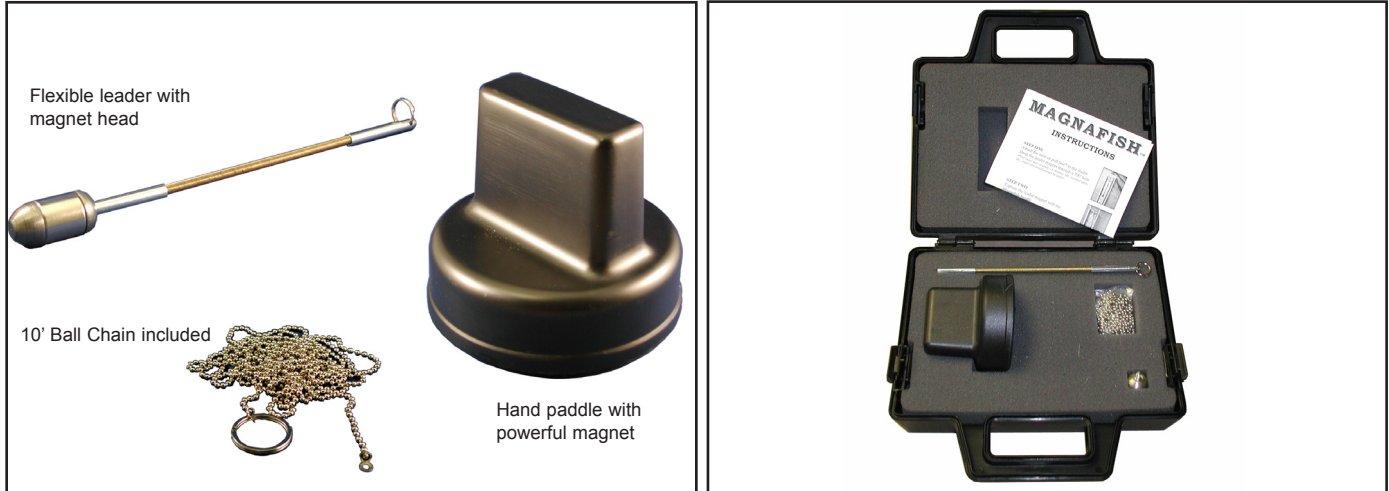

MAGNAFISH™

Magnetic Wall Fishing System

Wire Pulling Made Easy

Quick and simple wire pulling through existing walls using a magnetic paddle on the outside and a magnetic leader on the inside.
Works GREAT in insulation!!