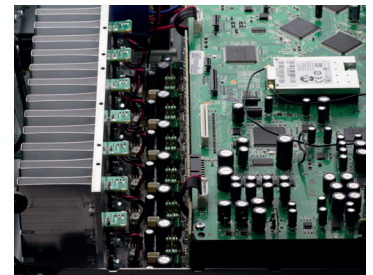

Easy To Setup, Easy To Use

The AVR-X1300W's clear, easy to understand graphical on-screen display guides you through the setup process to ensure the correct configuration. The exclusive Setup Assistant and the included Quick Start guide together provide easy setup instructions, leading the user step by step to optimize critical settings for the best possible sound and video quality with the rest of your system.

Technical Information	
Number of power amps	7 (Front L/R, Center, Surround L/R, Surround Back L/R)
Power output	175 watts per channel Maximum Power Output Per Channel
	120 watts per channel (6 ohms, 1 kHz, THD 0.7%, 2ch driven)
	80 watts per channel (8 ohms, 20 Hz - 20 kHz, THD 0.08%, 2ch driven)
Speaker impedance	4 - 16 ohms
Preamplifier section	
Input sensitivity/impedance	200 mV / 47 kohms
Frequency response	10 Hz - 100 kHz — +1, -3 dB (DIRECT mode)
S/N Ratio	98 dB (IHF-A weighted, DIRECT mode)
FM section	
Tuning frequency range	87.5 - 107.9 MHz
AM section	
Tuning frequency range	520 kHz – 1710 kHz
General	
Power supply	AC 120 V, 60 Hz
Power consumption	430 W (Standby 0.1 W, CEC standby 0.5 W)
Power consumption No-Sound	29 W (ECO on), 39 W (ECO off)
Dimensions (W x H x D)	17.1 x 5.9 x 13.3 inches
Weight	18.7 lbs.

Ports			
IN	HDMI (Front 1)	x 6	
	Composite (video)	x 2	
	Analog Audio	x 2	
	Digital Optical	x 2	
	Digital Coaxial	x 1	
	USB (front)	x 1	
	OUT	HDMI Monitor	x 1
Composite Monitor		x 1	
Audio Preout (SW)		0.2 ch	
Zone 2 Preout		2.0ch	
Phones		x 1	
OTHER	Ethernet	x 1	
	Microphone Port	x 1	
	FM Tuner Antenna	x 1	
	AM Tuner Antenna	x 1	
	Remote Control IN	x 1	
	UPC	AVRX1300WBKE3 8-83795-00383-4	Black

Denon Electronics (USA), LLC.
D&M Canada
100 Corporate Drive, Mahwah, New Jersey
07430 USA
TEL 201-762-6500

usa.denon.com ca.denon.com

The Bluetooth® word mark and logos are registered trademarks owned by Bluetooth SIG, Inc. and any use of such marks by D&M Holdings Inc. is under license. Dolby, Dolby Atmos, and the double-D symbol are trademarks of Dolby Laboratories. • DTS, the Symbol, DTS in combination with the Symbol, DTS:X, and the DTS:X logo are registered trademarks or trademarks of DTS, Inc. in the United States and/or other countries. • The Spotify software is subject to third party licenses found here: www.spotify.com/connect/third-party-licenses • Other trademarks and trade names are those of their respective owners.

Denon is a trademark or registered trademark of D&M Holdings, Inc.

* All specs can be subject to change * Available only in Black